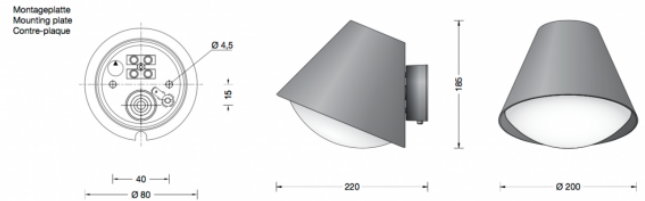

Collection BOOM

Bega Boom 31035 Wall Small

LA3659

SOURCE: <https://www.davidvillagelighting.co.uk/product/Bega-Boom-31035-Wall-Small/16302>

PRODUCT DESCRIPTION

31035 wall small in an graphite finish. Luminaire made of aluminium alloy, aluminium and stainless steel. Opal glass. Silicone gasket.

Wall luminaire with shielded light source and opal glass. A luminaire shielded to the top for a host of lighting applications.

PRODUCT SPECIFICATION

Light Source: E27 60W max.

IP Code: 44

For all sales and technical enquiries, please contact: