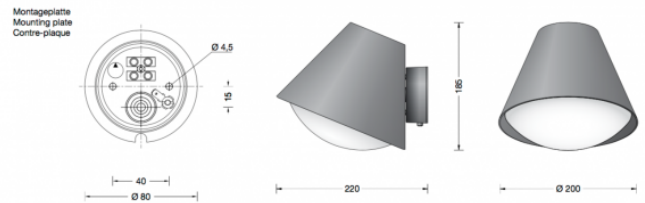

Collection BOOM

Bega Boom 31035 Wall Small

LA3659

SOURCE: <https://www.davidvillagelighting.co.uk/product/Bega-Boom-31035-Wall-Small/16302>

PRODUCT DESCRIPTION

31035 wall small in an graphite finish. Luminaire made of aluminium alloy, aluminium and stainless steel. Opal glass. Silicone gasket.

Wall luminaire with shielded light source and opal glass. A luminaire shielded to the top for a host of lighting applications.

PRODUCT SPECIFICATION

Light Source: E27 60W max.

IP Code: 44

For all sales and technical enquiries, please contact: