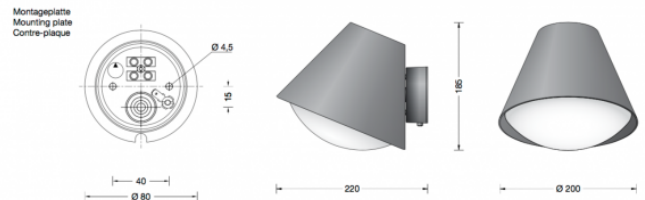

Collection BOOM

Bega Boom 31035 Wall Small

LA3659

SOURCE: <https://www.davidvillagelighting.co.uk/product/Bega-Boom-31035-Wall-Small/16302>

PRODUCT DESCRIPTION

31035 wall small in an graphite finish. Luminaire made of aluminium alloy, aluminium and stainless steel. Opal glass. Silicone gasket.

Wall luminaire with shielded light source and opal glass. A luminaire shielded to the top for a host of lighting applications.

PRODUCT SPECIFICATION

Light Source: E27 60W max.

IP Code: 44

For all sales and technical enquiries, please contact: