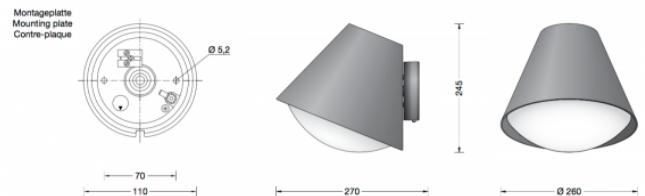

PRODUCT SPECIFICATION

Light Source: E27 100W max.

IP Code: 44

For all sales and technical enquiries, please contact:

+44 (0)114 263 4266

info@davidvillagelighting.co.uk

www.davidvillagelighting.co.uk