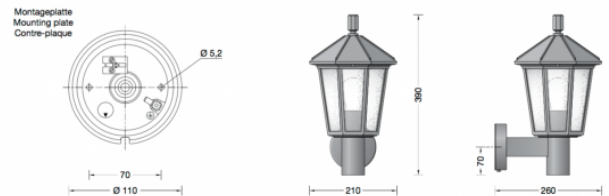

Collection BOOM

Boom 31431 Wall Small

LA3657

SOURCE: <https://www.davidvillagelighting.co.uk/product/Boom-31431-Wall-Small/16300>

PRODUCT DESCRIPTION

Boom 31431 wall small in a graphite finish. Luminaire made of aluminium alloy, aluminium and stainless steel. Antique glass.

Suitable for interior or exterior use.

PRODUCT SPECIFICATION

Light Source: E27 100W max.

IP Code: 44

For all sales and technical enquiries, please contact:

+44 (0)114 263 4266

info@davidvillagelighting.co.uk