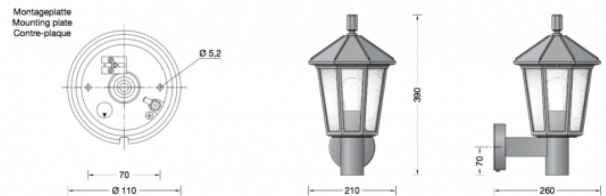

Collection BOOM

Boom 31431 Wall Small

LA3657

SOURCE: <https://www.davidvillagelighting.co.uk/product/Boom-31431-Wall-Small/16300>

PRODUCT DESCRIPTION

Boom 31431 wall small in a graphite finish. Luminaire made of aluminium alloy, aluminium and stainless steel. Antique glass.

Suitable for interior or exterior use.

PRODUCT SPECIFICATION

Light Source: E27 100W max.

IP Code: 44

For all sales and technical enquiries, please contact:

+44 (0)114 263 4266

info@davidvillagelighting.co.uk