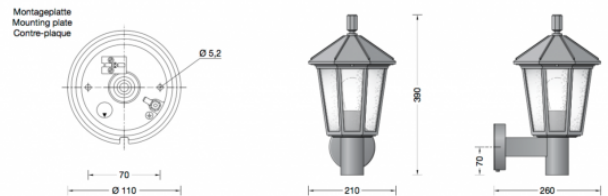

Collection BOOM

Boom 31431 Wall Small

LA3657

SOURCE: <https://www.davidvillagelighting.co.uk/product/Boom-31431-Wall-Small/16300>

PRODUCT DESCRIPTION

Boom 31431 wall small in a graphite finish. Luminaire made of aluminium alloy, aluminium and stainless steel. Antique glass.

Suitable for interior or exterior use.

PRODUCT SPECIFICATION

Light Source: E27 100W max.

IP Code: 44

For all sales and technical enquiries, please contact:

+44 (0)114 263 4266

info@davidvillagelighting.co.uk