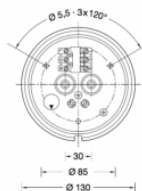

Montageplatte
Mounting plate
Centre-plaque

For all sales and technical enquiries, please contact:

+44 (0)114 263 4266

info@davidvillagelighting.co.uk

www.davidvillagelighting.co.uk