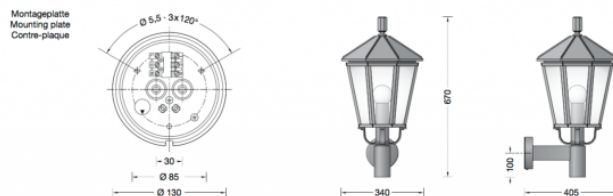

PRODUCT SPECIFICATION

Light Source: 14.3W, 3000K, 610lumens

IP Code: 44

Dimming: Non-dimmable.

For all sales and technical enquiries, please contact:

+44 (0)114 263 4266

info@davidvillagelighting.co.uk

www.davidvillagelighting.co.uk