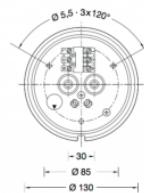

PRODUCT SPECIFICATION

Light Source: 14.3W, 3000K, 610lumens

IP Code: 44

Dimming: Non-dimmable.

Montageplatte
Mounting plate
Centre-plaque