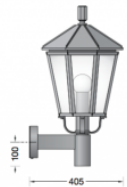

PRODUCT SPECIFICATION

Light Source: 14.3W, 3000K, 610lumens

IP Code: 44

Dimming: Non-dimmable.

Montageplatte
Mounting plate
Centre-plaque