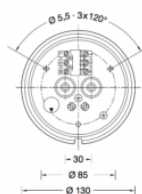

Montageplatte
Mounting plate
Centre-plaque

For all sales and technical enquiries, please contact:

+44 (0)114 263 4266

info@davidvillagelighting.co.uk

www.davidvillagelighting.co.uk