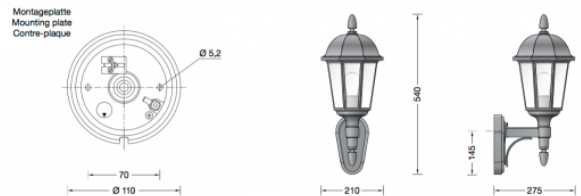

For all sales and technical enquiries, please contact:

+44 (0)114 263 4266

info@davidvillagelighting.co.uk

www.davidvillagelighting.co.uk