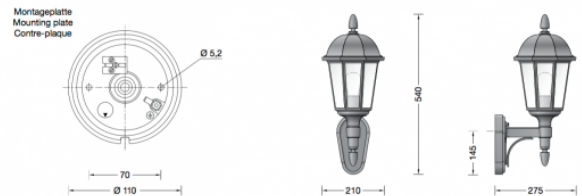

For all sales and technical enquiries, please contact:

+44 (0)114 263 4266

info@davidvillagelighting.co.uk

www.davidvillagelighting.co.uk