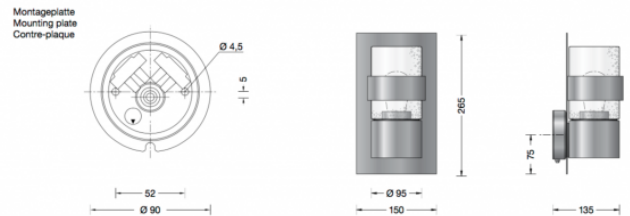

For all sales and technical enquiries, please contact:

+44 (0)114 263 4266

info@davidvillagelighting.co.uk

www.davidvillagelighting.co.uk