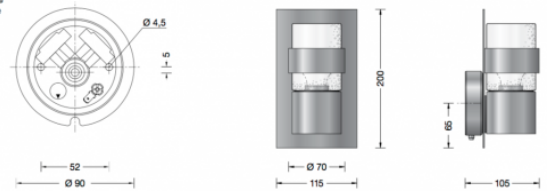

Collection BOOM

Boom 31222 Wall Small

LA3651

SOURCE: <https://www.davidvillagelighting.co.uk/product/Boom-31222-Wall-Small/16294>

PRODUCT DESCRIPTION

Boom 31222 wall small in a copper finish. Wall luminaire made of copper and hand-blown crystal bubble glass with screw neck. An annular shield which is positioned in the centre of the incandescent lamp prevents glare from the luminaire without affecting the brilliance of the crystal bubble glass. For many lighting tasks in or on buildings.

Suitable for interior or exterior use.

PRODUCT SPECIFICATION

Light Source: E14 40W max.

IP Code: 44

Montageplatte
Mounting plate
Centre-plaque

For all sales and technical enquiries, please contact:

+44 (0)114 263 4266