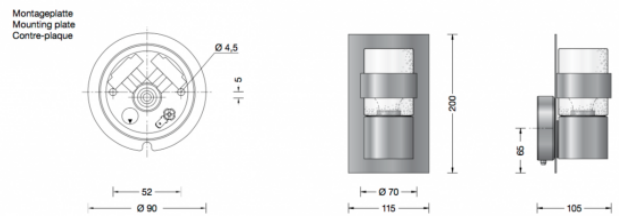

For all sales and technical enquiries, please contact:

+44 (0)114 263 4266

info@davidvillagelighting.co.uk

www.davidvillagelighting.co.uk