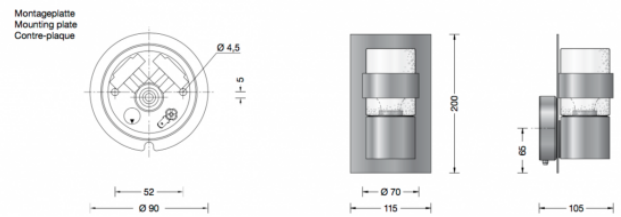

For all sales and technical enquiries, please contact:

+44 (0)114 263 4266

info@davidvillagelighting.co.uk

www.davidvillagelighting.co.uk