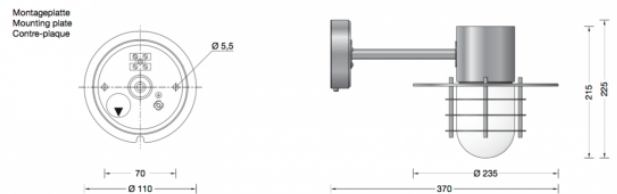

## PRODUCT DESCRIPTION

Boom 31171 LED wall lamp in a copper finish. LED wall luminaire with larger overhang and predefined light direction. For the illumination of surfaces which are in front of the mounting surface. The used LED technique offers durability and optimal light output with low power consumption at the same time.