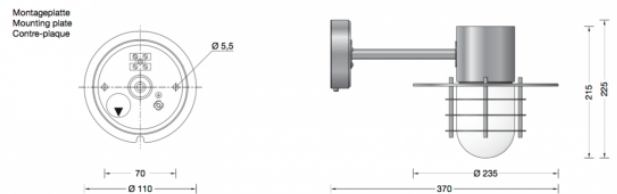

For all sales and technical enquiries, please contact:

+44 (0)114 263 4266

info@davidvillagelighting.co.uk

www.davidvillagelighting.co.uk