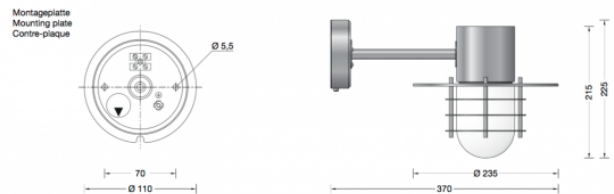

For all sales and technical enquiries, please contact:

+44 (0)114 263 4266

info@davidvillagelighting.co.uk

www.davidvillagelighting.co.uk