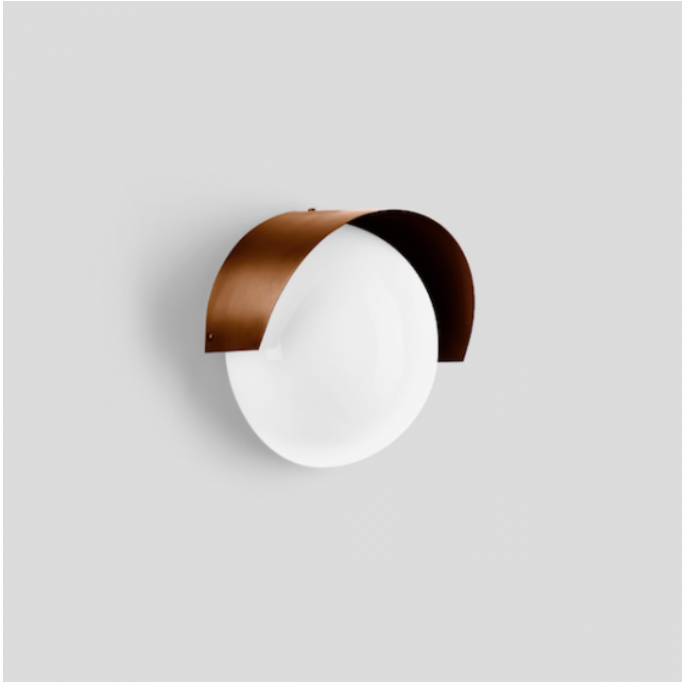

Collection BOOM

Boom 31470 Wall

LA3645

SOURCE: <https://www.davidvillagelighting.co.uk/product/Boom-31470-Wall/16286>

PRODUCT DESCRIPTION

Boom 31470 wall lamp in a copper finish. Wall luminaire with reflector made of copper. Many interior and exterior lighting applications. Luminaire distinguished by its high corrosion resistance.

Luminaire made of copper and stainless steel. Opal glass with sliding bolt glass closure.

PRODUCT SPECIFICATION

Light Source: E27 75W max.

IP Code: 44

For all sales and technical enquiries, please contact: