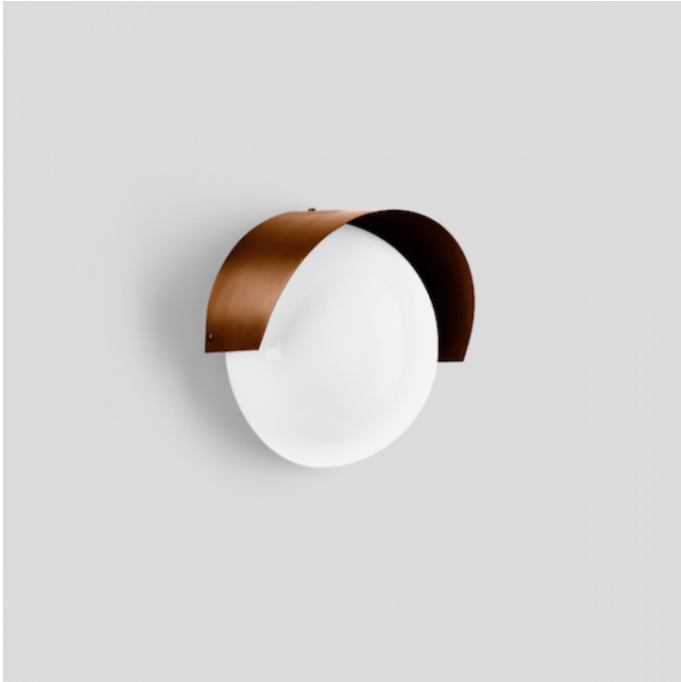

Collection BOOM

Boom 31470 Wall

LA3645

SOURCE: <https://www.davidvillagelighting.co.uk/product/Boom-31470-Wall/16286>

PRODUCT DESCRIPTION

Boom 31470 wall lamp in a copper finish. Wall luminaire with reflector made of copper. Many interior and exterior lighting applications. Luminaire distinguished by its high corrosion resistance.

Luminaire made of copper and stainless steel. Opal glass with sliding bolt glass closure.

PRODUCT SPECIFICATION

Light Source: E27 75W max.

IP Code: 44