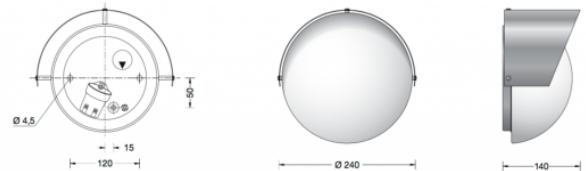

Collection BOOM

Boom 31470 Wall

LA3645

SOURCE: <https://www.davidvillagelighting.co.uk/product/Boom-31470-Wall/16286>

PRODUCT DESCRIPTION

Boom 31470 wall lamp in a copper finish. Wall luminaire with reflector made of copper. Many interior and exterior lighting applications. Luminaire distinguished by its high corrosion resistance.

Luminaire made of copper and stainless steel. Opal glass with sliding bolt glass closure.

PRODUCT SPECIFICATION

Light Source: E27 75W max.

IP Code: 44

For all sales and technical enquiries, please contact: