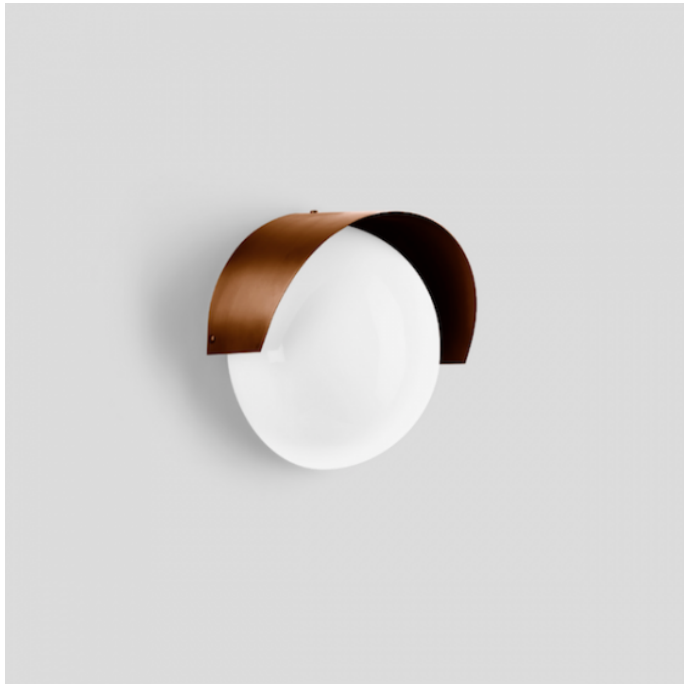

Collection BOOM

Boom 31470 Wall

LA3645

SOURCE: <https://www.davidvillagelighting.co.uk/product/Boom-31470-Wall/16286>

PRODUCT DESCRIPTION

Boom 31470 wall lamp in a copper finish. Wall luminaire with reflector made of copper. Many interior and exterior lighting applications. Luminaire distinguished by its high corrosion resistance.

Luminaire made of copper and stainless steel. Opal glass with sliding bolt glass closure.

PRODUCT SPECIFICATION

Light Source: E27 75W max.

IP Code: 44

For all sales and technical enquiries, please contact: