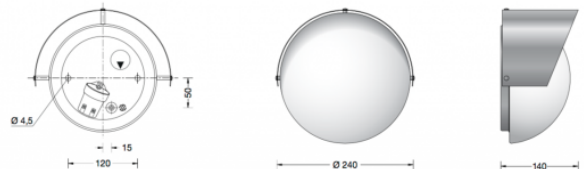

Collection BOOM

Boom 31470 Wall

LA3645

SOURCE: <https://www.davidvillagelighting.co.uk/product/Boom-31470-Wall/16286>

PRODUCT DESCRIPTION

Boom 31470 wall lamp in a copper finish. Wall luminaire with reflector made of copper. Many interior and exterior lighting applications. Luminaire distinguished by its high corrosion resistance.

Luminaire made of copper and stainless steel. Opal glass with sliding bolt glass closure.

PRODUCT SPECIFICATION

Light Source: E27 75W max.

IP Code: 44

For all sales and technical enquiries, please contact: