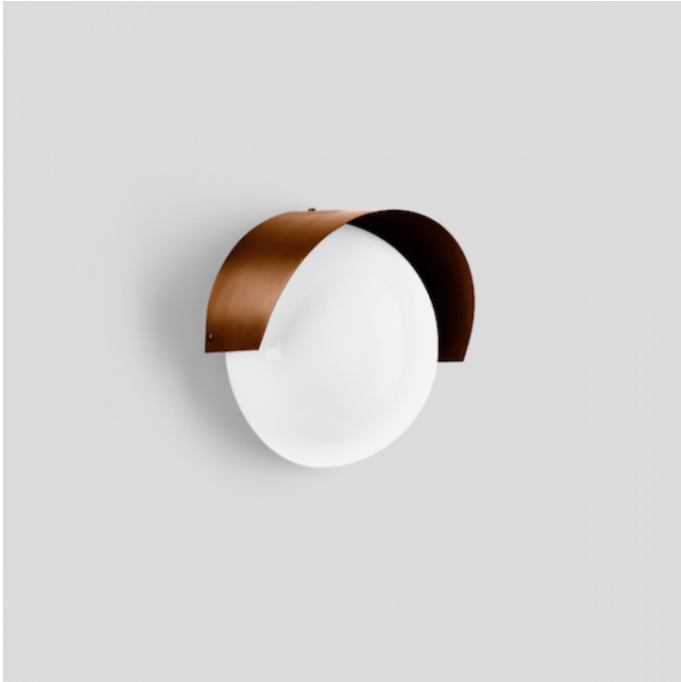

Collection BOOM

Boom 31470 Wall

LA3645

SOURCE: <https://www.davidvillagelighting.co.uk/product/Boom-31470-Wall/16286>

PRODUCT DESCRIPTION

Boom 31470 wall lamp in a copper finish. Wall luminaire with reflector made of copper. Many interior and exterior lighting applications. Luminaire distinguished by its high corrosion resistance.

Luminaire made of copper and stainless steel. Opal glass with sliding bolt glass closure.

PRODUCT SPECIFICATION

Light Source: E27 75W max.

IP Code: 44

For all sales and technical enquiries, please contact: