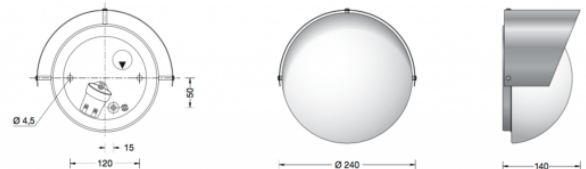

Collection BOOM

Boom 31470 Wall

LA3645

SOURCE: <https://www.davidvillagelighting.co.uk/product/Boom-31470-Wall/16286>

PRODUCT DESCRIPTION

Boom 31470 wall lamp in a copper finish. Wall luminaire with reflector made of copper. Many interior and exterior lighting applications. Luminaire distinguished by its high corrosion resistance.

Luminaire made of copper and stainless steel. Opal glass with sliding bolt glass closure.

PRODUCT SPECIFICATION

Light Source: E27 75W max.

IP Code: 44

For all sales and technical enquiries, please contact: