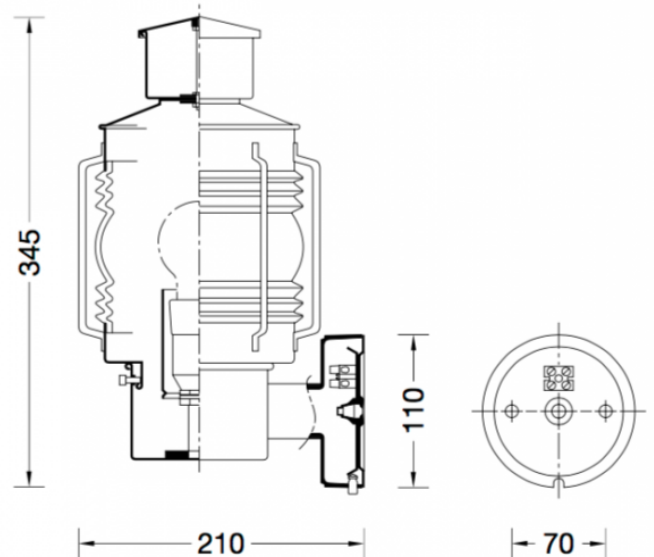

Collection BOOM

Boom 31019 Wall

LA3641

SOURCE: <https://www.davidvillagelighting.co.uk/product/Boom-31019-Wall/16282>

PRODUCT DESCRIPTION

Boom 31019 wall light in a copper finish. Wall luminaire with cylindrical lens for concentrated and directed light. Luminaire made of copper, brass and stainless steel. Optical cylindrical lens made of crystal glass.

For interior and exterior applications. Luminaire distinguished by its high corrosion resistance.

PRODUCT SPECIFICATION

Light Source: E27 100W max.

IP Code: 44

For all sales and technical enquiries, please contact: