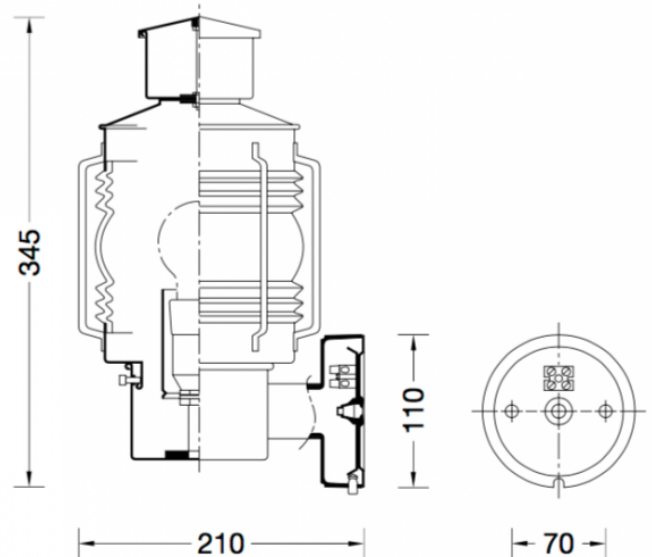

Collection BOOM

Boom 31019 Wall

LA3641

SOURCE: <https://www.davidvillagelighting.co.uk/product/Boom-31019-Wall/16282>

PRODUCT DESCRIPTION

Boom 31019 wall light in a copper finish. Wall luminaire with cylindrical lens for concentrated and directed light. Luminaire made of copper, brass and stainless steel. Optical cylindrical lens made of crystal glass.

For interior and exterior applications. Luminaire distinguished by its high corrosion resistance.

PRODUCT SPECIFICATION

Light Source: E27 100W max.

IP Code: 44

For all sales and technical enquiries, please contact: