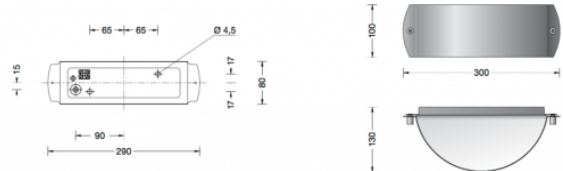

For all sales and technical enquiries, please contact:

+44 (0)114 263 4266

info@davidvillagelighting.co.uk

www.davidvillagelighting.co.uk