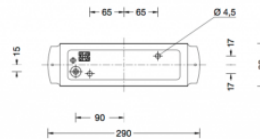

For all sales and technical enquiries, please contact:

+44 (0)114 263 4266

info@davidvillagelighting.co.uk

www.davidvillagelighting.co.uk