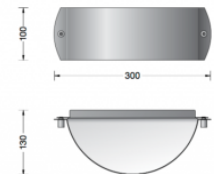

For all sales and technical enquiries, please contact:

+44 (0)114 263 4266

info@davidvillagelighting.co.uk

www.davidvillagelighting.co.uk