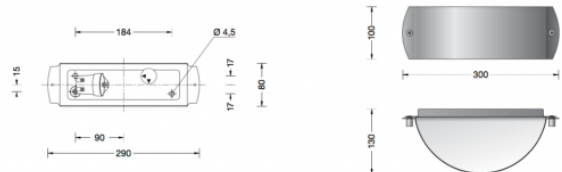

For all sales and technical enquiries, please contact:

+44 (0)114 263 4266

info@davidvillagelighting.co.uk

www.davidvillagelighting.co.uk