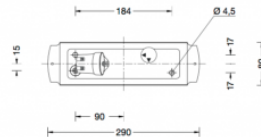

Collection BOOM

Boom 31453 Wall 1 Lamp

LA3639

SOURCE: <https://www.davidvillagelighting.co.uk/product/Boom-31453-Wall-1-Lamp/16280>

PRODUCT DESCRIPTION

Boom 31453 wall light in a copper finish. Wall luminaire made of copper with double- sided light exit. Fully glare free light for lighting wall surfaces.

Luminaire made of copper, brass and stainless steel. Opal glass. Reflector made of anodised pure aluminium.

For interior or exterior lighting design.

PRODUCT SPECIFICATION

Light Source: E27 100W max.

IP Code: 54