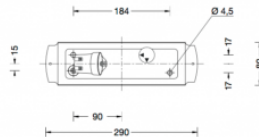

Collection BOOM

Boom 31453 Wall 1 Lamp

LA3639

SOURCE: <https://www.davidvillagelighting.co.uk/product/Boom-31453-Wall-1-Lamp/16280>

PRODUCT DESCRIPTION

Boom 31453 wall light in a copper finish. Wall luminaire made of copper with double- sided light exit. Fully glare free light for lighting wall surfaces.

Luminaire made of copper, brass and stainless steel. Opal glass. Reflector made of anodised pure aluminium.

For interior or exterior lighting design.

PRODUCT SPECIFICATION

Light Source: E27 100W max.

IP Code: 54