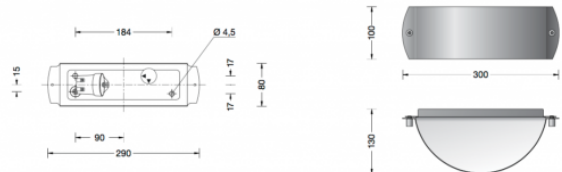

Collection BOOM

Boom 31453 Wall 1 Lamp

LA3639

SOURCE: <https://www.davidvillagelighting.co.uk/product/Boom-31453-Wall-1-Lamp/16280>

PRODUCT DESCRIPTION

Boom 31453 wall light in a copper finish. Wall luminaire made of copper with double- sided light exit. Fully glare free light for lighting wall surfaces.

Luminaire made of copper, brass and stainless steel. Opal glass. Reflector made of anodised pure aluminium.

For interior or exterior lighting design.

PRODUCT SPECIFICATION

Light Source: E27 100W max.

IP Code: 54