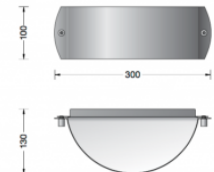

Collection BOOM

Boom 31453 Wall 1 Lamp

LA3639

SOURCE: <https://www.davidvillagelighting.co.uk/product/Boom-31453-Wall-1-Lamp/16280>

PRODUCT DESCRIPTION

Boom 31453 wall light in a copper finish. Wall luminaire made of copper with double- sided light exit. Fully glare free light for lighting wall surfaces.

Luminaire made of copper, brass and stainless steel. Opal glass. Reflector made of anodised pure aluminium.

For interior or exterior lighting design.

PRODUCT SPECIFICATION

Light Source: E27 100W max.

IP Code: 54