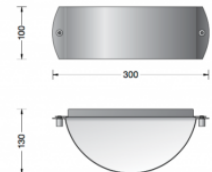

Collection BOOM

Boom 31453 Wall 1 Lamp

LA3639

SOURCE: <https://www.davidvillagelighting.co.uk/product/Boom-31453-Wall-1-Lamp/16280>

PRODUCT DESCRIPTION

Boom 31453 wall light in a copper finish. Wall luminaire made of copper with double- sided light exit. Fully glare free light for lighting wall surfaces.

Luminaire made of copper, brass and stainless steel. Opal glass. Reflector made of anodised pure aluminium.

For interior or exterior lighting design.

PRODUCT SPECIFICATION

Light Source: E27 100W max.

IP Code: 54