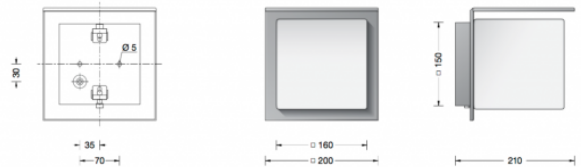

Collection BOOM

Boom 31311 Wall Small

LA3638

SOURCE: <https://www.davidvillagelighting.co.uk/product/Boom-31311-Wall-Small/16279>

PRODUCT DESCRIPTION

Boom 31311 wall lamp in a copper finish. Wall luminaire made of copper and hand-blown opal glass. A luminaire shielded to the top for a host of lighting applications in interior and exterior design.

Luminaire back housing made of aluminium alloy. Surround made of copper.

Suitable for interior or exterior use.

PRODUCT SPECIFICATION

Light Source: E27 75w max.

IP Code: 44

For all sales and technical enquiries, please contact: