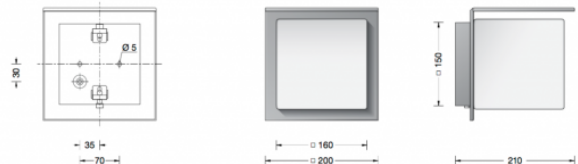

Collection BOOM

Boom 31311 Wall Small

LA3638

SOURCE: <https://www.davidvillagelighting.co.uk/product/Boom-31311-Wall-Small/16279>

PRODUCT DESCRIPTION

Boom 31311 wall lamp in a copper finish. Wall luminaire made of copper and hand-blown opal glass. A luminaire shielded to the top for a host of lighting applications in interior and exterior design.

Luminaire back housing made of aluminium alloy. Surround made of copper.

Suitable for interior or exterior use.

PRODUCT SPECIFICATION

Light Source: E27 75w max.

IP Code: 44

For all sales and technical enquiries, please contact: