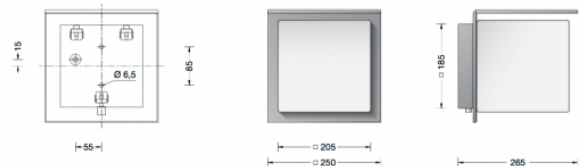

Collection BOOM

Boom 31312 Wall Large

LA3637

SOURCE: <https://www.davidvillagelighting.co.uk/product/Boom-31312-Wall-Large/16278>

PRODUCT DESCRIPTION

Boom 31312 wall lamp in a copper finish. Wall luminaire made of copper and hand-blown opal glass. A luminaire shielded to the top for a host of lighting applications in interior and exterior design. made of copper.

Luminaire back housing made of aluminium alloy. Surround

Suitable for interior or exterior use.

PRODUCT SPECIFICATION

Light Source: E27 100w
max.

IP Code: 44

For all sales and technical enquiries, please contact: