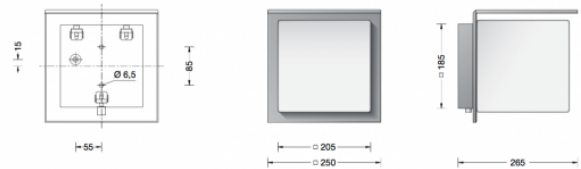

Collection BOOM

Boom 31312 Wall Large

LA3637

SOURCE: <https://www.davidvillagelighting.co.uk/product/Boom-31312-Wall-Large/16278>

PRODUCT DESCRIPTION

Boom 31312 wall lamp in a copper finish. Wall luminaire made of copper and hand-blown opal glass. A luminaire shielded to the top for a host of lighting applications in interior and exterior design. made of copper.

Luminaire back housing made of aluminium alloy. Surround

Suitable for interior or exterior use.

PRODUCT SPECIFICATION

Light Source: E27 100w
max.

IP Code: 44

For all sales and technical enquiries, please contact: