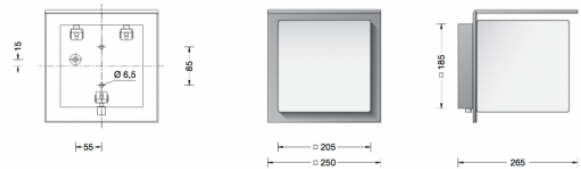

For all sales and technical enquiries, please contact:

+44 (0)114 263 4266

info@davidvillagelighting.co.uk

www.davidvillagelighting.co.uk