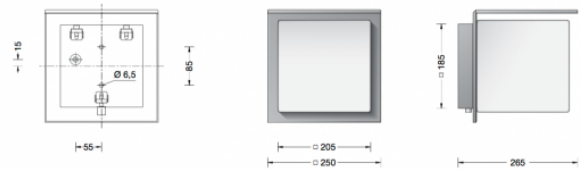

Collection BOOM

Boom 31312 Wall Large

LA3637

SOURCE: <https://www.davidvillagelighting.co.uk/product/Boom-31312-Wall-Large/16278>

PRODUCT DESCRIPTION

Boom 31312 wall lamp in a copper finish. Wall luminaire made of copper and hand-blown opal glass. A luminaire shielded to the top for a host of lighting applications in interior and exterior design. made of copper.

Luminaire back housing made of aluminium alloy. Surround

Suitable for interior or exterior use.

PRODUCT SPECIFICATION

Light Source: E27 100w max.

IP Code: 44

For all sales and technical enquiries, please contact: