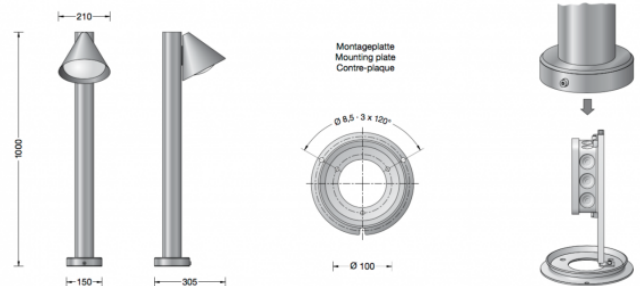

PRODUCT SPECIFICATION

Light Source: E27 60W max.

IP Code: 44

For all sales and technical enquiries, please contact:

+44 (0)114 263 4266

info@davidvillagelighting.co.uk

www.davidvillagelighting.co.uk