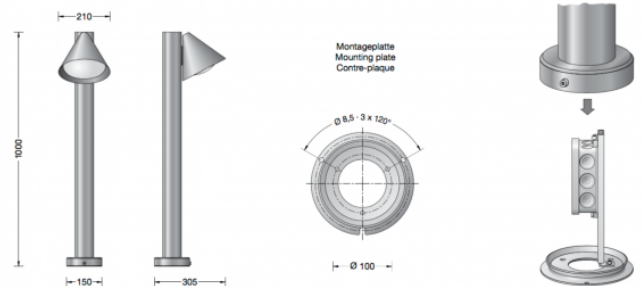

PRODUCT SPECIFICATION

Light Source: E27 60W max.

IP Code: 44

For all sales and technical enquiries, please contact:

+44 (0)114 263 4266

info@davidvillagelighting.co.uk

www.davidvillagelighting.co.uk