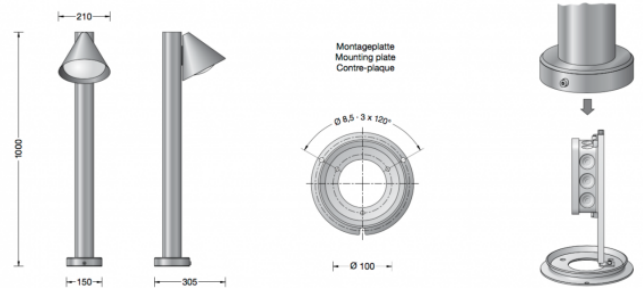

PRODUCT SPECIFICATION

Light Source: E27 60W max.

IP Code: 44

For all sales and technical enquiries, please contact:

+44 (0)114 263 4266

info@davidvillagelighting.co.uk

www.davidvillagelighting.co.uk