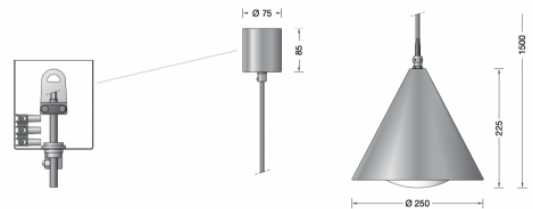

For all sales and technical enquiries, please contact:

+44 (0)114 263 4266

info@davidvillagelighting.co.uk

www.davidvillagelighting.co.uk