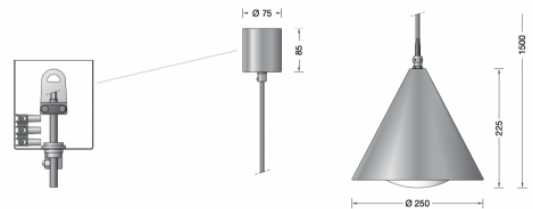

## PRODUCT DESCRIPTION

Boom 31073 pendant in a copper finish. Luminaire made of copper, brass and stainless steel. Opal glass with screw neck.

Pendant luminaire made of copper and opal glass with shielded light source. A luminaire distinguished by a high corrosion resistance. If installed in exterior applications the canopy is to be protected against wetness.