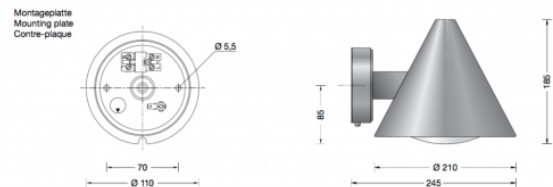

For all sales and technical enquiries, please contact:

+44 (0)114 263 4266

info@davidvillagelighting.co.uk

www.davidvillagelighting.co.uk