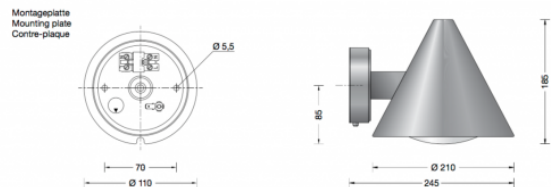

For all sales and technical enquiries, please contact:

+44 (0)114 263 4266

info@davidvillagelighting.co.uk

www.davidvillagelighting.co.uk