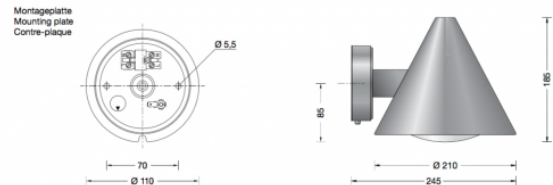

For all sales and technical enquiries, please contact:

+44 (0)114 263 4266

info@davidvillagelighting.co.uk

www.davidvillagelighting.co.uk