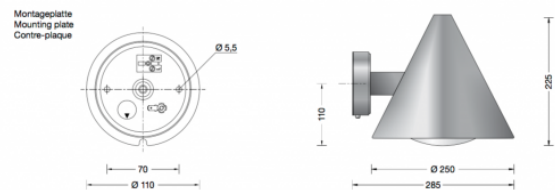

For all sales and technical enquiries, please contact:

+44 (0)114 263 4266

info@davidvillagelighting.co.uk

www.davidvillagelighting.co.uk