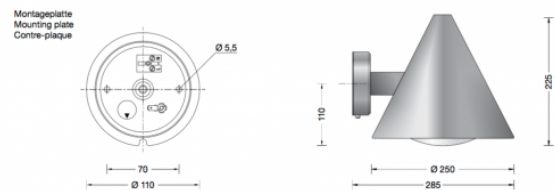

## PRODUCT DESCRIPTION

Boom 31473 wall light in a copper finish. Luminaire made of copper, brass and stainless steel. Opal glass with screw neck.

Wall luminaire made of copper and opal glass. For many lighting tasks on or in buildings. Ideal for places where a soft and uniform light distribution is required.