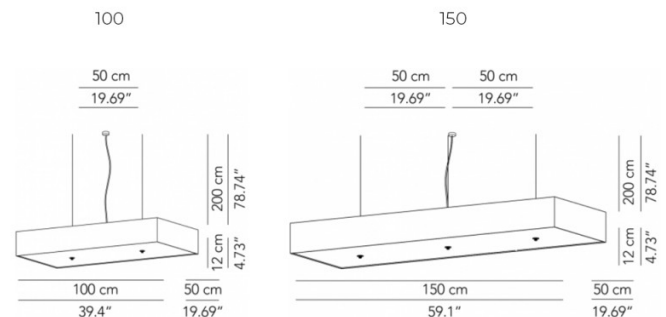

IP Code: 20

Dimensions: 100:
Width: 100cm
Depth: 50cm
Height: 12cm

150:
Width: 150cm
Depth: 50cm
Height: 12cm

Cable Length: 200cm

For all sales and technical enquiries, please contact:

+44 (0)114 263 4266

info@davidvillagelighting.co.uk