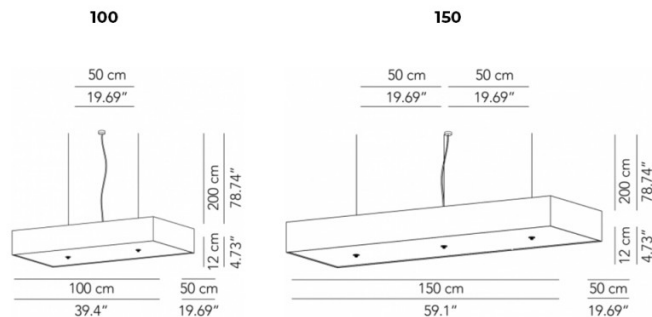

IP Code: 20

Dimming: Dimmable via Triac dimming.

Dimensions: 100:
Width: 100cm
Depth: 50cm
Height: 12cm

150:
Width: 150cm
Depth: 50cm
Height: 12cm

Cable Length: 200cm

For all sales and technical enquiries, please contact: