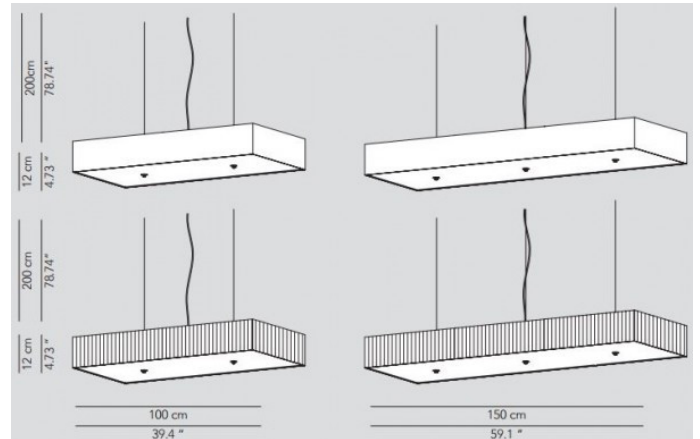

Suspension light with Cotton, pleated or pleated ribbon shade, with flexiglass diffuser. Available in a wide range of colour finishes.

Also available with Dali dimming gear.

PRODUCT SPECIFICATION

Light Source: 100 – 2 x 19.3W 3000K, 5800 lumens
150 – 3 x 19.3W, 3000K, 8700 lumens

IP Code: 20

Dimensions: 100:
Length: 100cm
Depth: 12cm
Width: 50cm
Cable: 200cm

150:
Length: 150cm
Depth: 12cm
Width: 50cm
Cable: 200cm

For all sales and technical enquiries, please contact:

+44 (0)114 263 4266