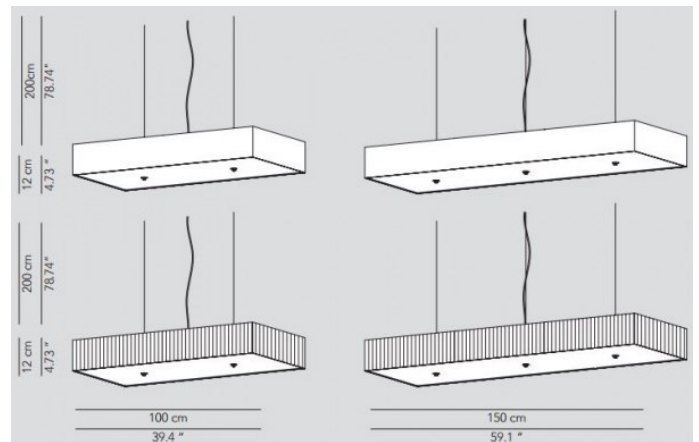

For all sales and technical enquiries, please contact:

+44 (0)114 263 4266

info@davidvillagelighting.co.uk

www.davidvillagelighting.co.uk