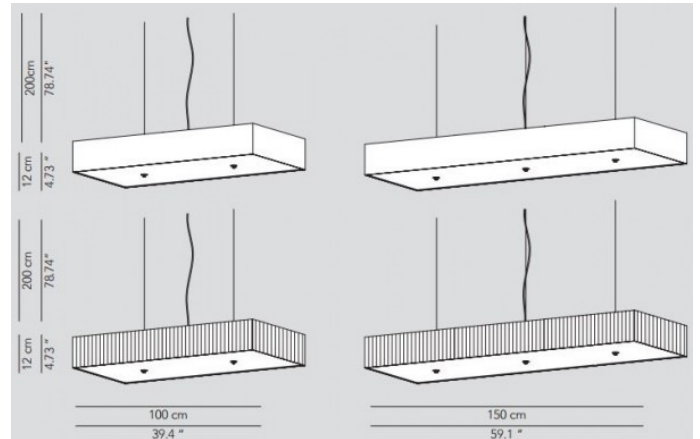

For all sales and technical enquiries, please contact:

+44 (0)114 263 4266

info@davidvillagelighting.co.uk

www.davidvillagelighting.co.uk