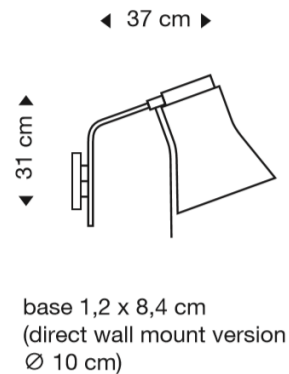

PRODUCT SPECIFICATION

- **Light Source:** 1 x Philips CorePro Max 8W E27 LED - colour temperature manually adjustable from 2700K-6500K (Included by Secto)
- **IP Code:** 20
- **Dimming:** **Hard Wired:** Dimmable via mains phase dimming.
  Plug & cable: In line on/off switch included on cable.
- **Dimensions:** Height: 31cm
  Depth: 37cm
  Direct wall mount: Ø10cm

  Cable length: 220cm