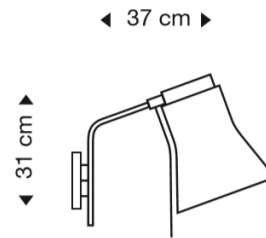

Secto Petite 4630 Wall Light

LA3617

SOURCE: <https://www.davidvillagelighting.co.uk/product/Secto-Petite-4630-Wall-Light/16240>

PRODUCT DESCRIPTION

Secto Petite 4630 Wall Light

The Secto [Petite range](#) of lights was designed due to the demand for a smaller lighting solution from the brand and includes pendants, floor lamps and table lights. The Petite 4630 wall lamp has the same small slatted birch diffuser which adorns the rest of the range which is available in natural birch, with a white or black lamination or a walnut veneer.

Providing a warm and comfortable glow, the Secto Petite 4630 wall lamp can hardwired or left with exposed wiring for a truly Scandinavian feel. The Petite 4630 wall light suits cosy areas of the home such as a bedroom or living area, and adds a chic and effortless aesthetic.

PRODUCT SPECIFICATION

Light Source: 1x E27 LED 6W 2800k 480lm (included by Secto)

IP Code: 20

Dimming: In line on/off switch included on cable

Dimensions: Height: 31cm
Width: 37cm
Direct wall mount: 10cm
Cable length: 220cm

base 1,2 x 8,4 cm
(direct wall mount version
Ø 10 cm)

For all sales and technical enquiries, please contact:

+44 (0)114 263 4266

info@davidvillagelighting.co.uk

www.davidvillagelighting.co.uk