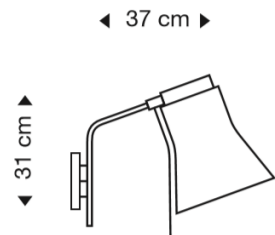

## PRODUCT SPECIFICATION

- Light Source:** 1 x Philips CorePro Max 8W E27 LED - colour temperature manually adjustable from 2700K-6500K (Included by Secto)
- IP Code:** 20
- Dimming:** **Hard Wired:** Dimmable via mains phase dimming.  
**Plug & cable:** In line on/off switch included on cable.
- Dimensions:** Height: 31cm  
Depth: 37cm  
Direct wall mount: Ø10cm  
Cable length: 220cm