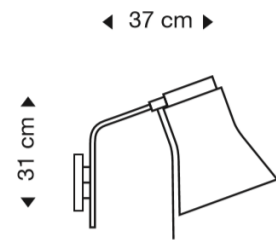

Secto Petite 4630 Wall Light

LA3617

SOURCE: <https://www.davidvillagelighting.co.uk/product/Secto-Petite-4630-Wall-Light/16240>

PRODUCT DESCRIPTION

Secto Petite 4630 Wall Light

The Secto [Petite range](#) of lights was designed due to the demand for a smaller lighting solution from the brand and includes pendants, floor lamps and table lights. The Petite 4630 wall lamp has the same small slatted birch diffuser which adorns the rest of the range which is available in natural birch, with a white or black lamination or a walnut veneer.

Providing a warm and comfortable glow, the Secto Petite 4630 wall lamp can hardwired or left with exposed wiring for a truly Scandinavian feel. The Petite 4630 wall light suits cosy areas of the home such as a bedroom or living area, and adds a chic and effortless aesthetic.

PRODUCT SPECIFICATION

- Light Source:** 1 x Philips CorePro Max 8W E27 LED - colour temperature manually adjustable from 2700K-6500K (included by Secto)
- IP Code:** 20
- Dimming:** In line on/off switch included on cable
- Dimensions:** Height: 31cm  
Width: 37cm  
Direct wall mount: 10cm  
Cable length: 220cm

base 1,2 x 8,4 cm  
(direct wall mount version  
Ø 10 cm)

For all sales and technical enquiries, please contact:

+44 (0)114 263 4266

info@davidvillagelighting.co.uk

www.davidvillagelighting.co.uk