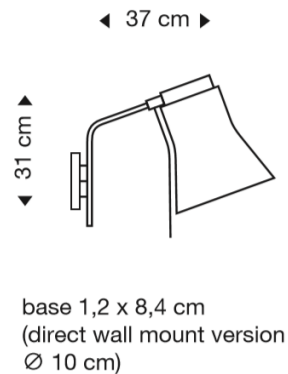

PRODUCT SPECIFICATION

- **Light Source:** 1 x Philips CorePro Max 8W E27 LED - colour temperature manually adjustable from 2700K-6500K (Included by Secto)
- **IP Code:** 20
- **Dimming:** **Hard Wired:** Dimmable via mains phase dimming.
  Plug & cable: In line on/off switch included on cable.
- **Dimensions:** Height: 31cm
  Depth: 37cm
  Direct wall mount: Ø10cm

  Cable length: 220cm