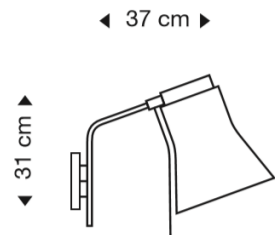

## PRODUCT SPECIFICATION

- Light Source:** 1 x Philips CorePro Max 8W E27 LED - colour temperature manually adjustable from 2700K-6500K (Included by Secto)
- IP Code:** 20
- Dimming:** **Hard Wired:** Dimmable via mains phase dimming.  
**Plug & cable:** In line on/off switch included on cable.
- Dimensions:** Height: 31cm  
Depth: 37cm  
Direct wall mount: Ø10cm  
  
Cable length: 220cm