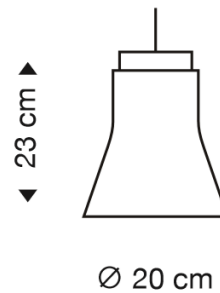

Secto Petite 4600 Pendant Light

LA3615

SOURCE: <https://www.davidvillagelighting.co.uk/product/Secto-Petite-4600-Pendant-Light/16236>

PRODUCT DESCRIPTION

Secto Petite 4600 Pendant Light

Created due to the high demand for a smaller Secto pendant, the Secto Petite 4600 pendant light is perfect for use as a bedside lamp, over kitchen surfaces and above dining tables. The Secto Petite 4600 suspension can also be hung in multiple compositions to create an eye catching display, either with multiples of the 4600 pendant or using a multitude of other designs from [Secto's range](#).

PRODUCT SPECIFICATION

- Light Source:** 1 x Philips CorePro Max 8W E27 LED - colour temperature manually adjustable from 2700K-6500K (included by Secto)
- IP Code:** 20
- Dimming:** Dimmable via mains phase dimming
- Dimensions:** Height: 23cm
Width: 20cm
Cable length: 175cm