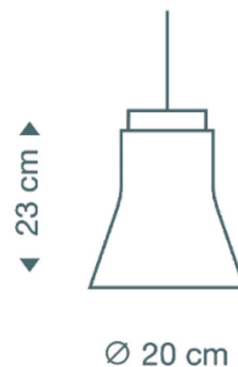

## PRODUCT SPECIFICATION

- Light Source:** 1 x Philips CorePro Max 8W E27 LED - colour temperature manually adjustable from 2700K-6500K (Included by Secto)
- IP Code:** 20
- Dimming:** Dimmable via mains phase dimming.
- Dimensions:** Height: 23cm  
Shade: Ø20cm  
  
Cable length: 175cm