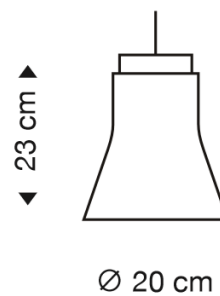

Secto Petite 4600 Pendant Light

LA3615

SOURCE: <https://www.davidvillagelighting.co.uk/product/Secto-Petite-4600-Pendant-Light/16236>

PRODUCT DESCRIPTION

Secto Petite 4600 Pendant Light

Created due to the high demand for a smaller Secto pendant, the Secto Petite 4600 pendant light is perfect for use as a bedside lamp, over kitchen surfaces and above dining tables. The Secto Petite 4600 suspension can also be hung in multiple compositions to create an eye catching display, either with multiples of the 4600 pendant or using a multitude of other designs from [Secto's range](#).

PRODUCT SPECIFICATION

- Light Source:** 1 x Philips CorePro Max 8W E27 LED - colour temperature manually adjustable from 2700K-6500K (included by Secto)
- IP Code:** 20
- Dimming:** Dimmable via mains phase dimming
- Dimensions:** Height: 23cm
Width: 20cm
Cable length: 175cm