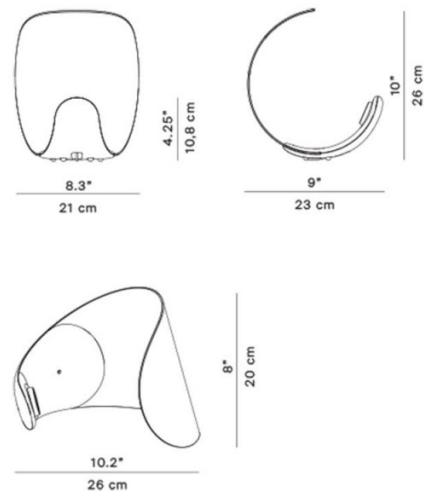

## PRODUCT SPECIFICATION

- Light Source:** 8W, 3000K, 249 Lumens
- Dimming:** Integrated dimmer on the product.
- Dimensions:** Max Length: 26cm  
Max Width: 20cm  
Depth: 23cm

**For all sales and technical enquiries, please contact:**