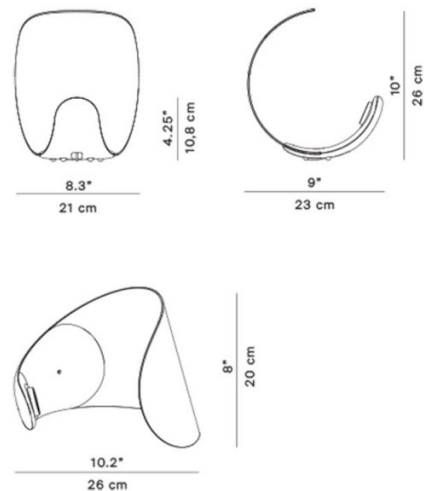

## PRODUCT SPECIFICATION

**Light Source:** 8W, 3000K, 249 Lumens

**Dimming:** Integrated dimmer on the product.

**Dimensions:** Max Length: 26cm  
Max Width: 20cm  
Depth: 23cm

**For all sales and technical enquiries, please contact:**