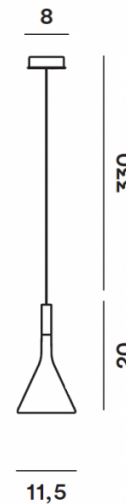

PRODUCT SPECIFICATION

Light Source: 1 x Max 8W GU10 Par 16 (excluded)

IP Code: 20

Dimming: Dimmable via mains phase dimming.

Dimensions: Shade: Ø11.5cm
Shade Height: 20cm
Ceiling Rose: Ø8cm
Cable Length: 330cm