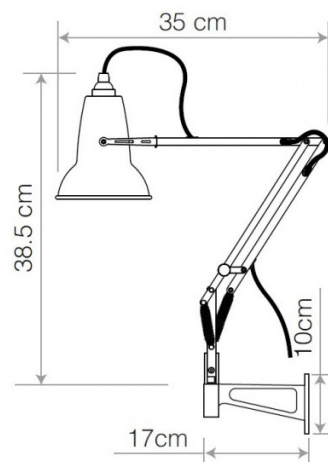

ANGLEPOISE®

Anglepoise Original 1227 Mini Lamp with Wall Bracket

LA3608

SOURCE: <https://www.davidvillagelighting.co.uk/product/Anglepoise-Original-1227-Mini-Lamp-with-Wall-Bracket/16221>

PRODUCT DESCRIPTION

Designer: George Carwardine

Anglepoise Original 1227 Mini Lamp with Wall Bracket

The Original 1227 Mini lamp with wall bracket has all the benefits of the [Original 1227 lamp with wall bracket](#) on a smaller scale. Part of the [Anglepoise Original 1227 Mini range](#), this collection updates and modernises the iconic Anglepoise design by making even more compact and versatile lights.

With an adjustable shade and a 3-spring mechanism, the 1227 Mini wall-mounted lamp is completely directional and can be pushed in and out from the wall as you see fit, making it an easily functional and handy light. The small size means you can use this light in the more awkward or smaller spaces in your space, allowing for a nice atmospheric wall light that can be used as a lovely spotlight or reading light. Suitable for both professional and homely environments, this lamp is available in 3 timeless colours.

PRODUCT SPECIFICATION

- Light Source:** 1 x Max 6W E14 LED (included)
- IP Code:** 20
- Dimming:** In-line on/off switch included on cable.
- Dimensions:** Shade: Ø13cm
 Shade Height: 14cm
 Wall Bracket Depth: 17cm
 Maximum Reach (from wall mount to shade): 72cm
 Cable Length: 180cm