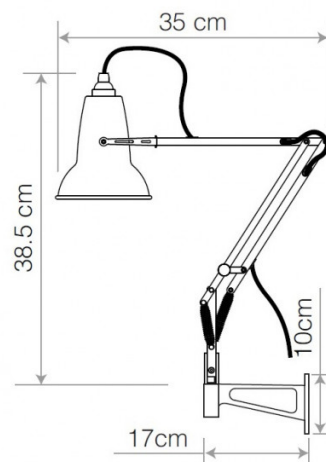

ANGLEPOISE®

Anglepoise Original 1227 Mini Lamp with Wall Bracket

LA3608

SOURCE: <https://www.davidvillagelighting.co.uk/product/Anglepoise-Original-1227-Mini-Lamp-with-Wall-Bracket/16221>

PRODUCT DESCRIPTION

Designer: George Carwardine

Original 1227 Mini Lamp with Wall Bracket by Anglepoise

The Original 1227 Mini lamp with wall bracket has all the benefits of the [Original 1227 lamp with wall bracket](#) on a smaller scale. Part of the [Anglepoise Original 1227 Mini range](#), this collection updates and modernises the iconic Anglepoise design by making even more compact and versatile lights.

With an adjustable shade and a 3-spring mechanism the 1227 Mini wall mounted lamp is completely directional and can be pushed in and out from the wall as you see fit, making it an easily functional and handy light. The small size means you can use this light in the more awkward or smaller spaces in your space, allowing for a nice atmospheric wall light that can be used as a lovely spotlight or reading light. Suitable for both professional and homely environments, this lamp is available in 3 timeless colours.

PRODUCT SPECIFICATION

Light Source: 1 x max 6W E14 LED (included)

IP Code: 20

Dimming: In line on/off switch included on cable

Dimensions: Ø13cm shade
14cm shade height
17cm wall bracket depth
72cm max. reach (from wall mount to shade)
180cm cable length