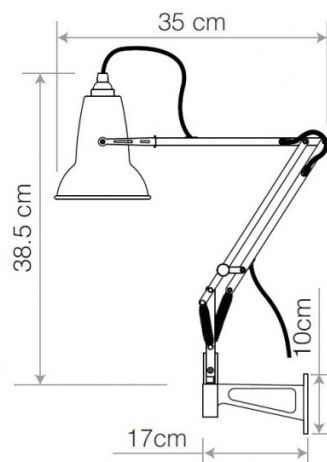

ANGLEPOISE®

Anglepoise Original 1227 Mini Lamp with Wall Bracket

LA3608

SOURCE: <https://www.davidvillagelighting.co.uk/product/Anglepoise-Original-1227-Mini-Lamp-with-Wall-Bracket/16221>

PRODUCT DESCRIPTION

Designer: George Carwardine

Original 1227 Mini Lamp with Wall Bracket by Anglepoise

The Original 1227 Mini lamp with wall bracket has all the benefits of the [Original 1227 lamp with wall bracket](#) on a smaller scale. Part of the [Anglepoise Original 1227 Mini range](#), this collection updates and modernises the iconic Anglepoise design by making even more compact and versatile lights.

With an adjustable shade and a 3-spring mechanism the 1227 Mini wall mounted lamp is completely directional and can be pushed in and out from the wall as you see fit, making it an easily functional and handy light. The small size means you can use this light in the more awkward or smaller spaces in your space, allowing for a nice atmospheric wall light that can be used as a lovely spotlight or reading light. Suitable for both professional and homely environments, this lamp is available in 3 timeless colours.

PRODUCT SPECIFICATION

Light Source: 1 x max 6W E14 LED (included)

IP Code: 20

Dimming: In line on/off switch included on cable

Dimensions: Ø13cm shade
14cm shade height
17cm wall bracket depth
72cm max. reach (from wall mount to shade)
180cm cable length