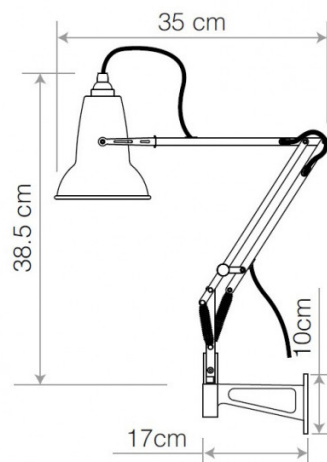

ANGLEPOISE®

Anglepoise Original 1227 Mini Lamp with Wall Bracket

LA3608

SOURCE: <https://www.davidvillagelighting.co.uk/product/Anglepoise-Original-1227-Mini-Lamp-with-Wall-Bracket/16221>

PRODUCT DESCRIPTION

Designer: George Carwardine

Anglepoise Original 1227 Mini Lamp with Wall Bracket

The Original 1227 Mini lamp with wall bracket has all the benefits of the [Original 1227 lamp with wall bracket](#) on a smaller scale. Part of the [Anglepoise Original 1227 Mini range](#), this collection updates and modernises the iconic Anglepoise design by making even more compact and versatile lights.

With an adjustable shade and a 3-spring mechanism, the 1227 Mini wall-mounted lamp is completely directional and can be pushed in and out from the wall as you see fit, making it an easily functional and handy light. The small size means you can use this light in the more awkward or smaller spaces in your space, allowing for a nice atmospheric wall light that can be used as a lovely spotlight or reading light. Suitable for both professional and homely environments, this lamp is available in 3 timeless colours.

PRODUCT SPECIFICATION

- Light Source:** 1 x Max 6W E14 LED (included)
- IP Code:** 20
- Dimming:** In-line on/off switch included on cable.
- Dimensions:** Shade: Ø13cm
 Shade Height: 14cm
 Wall Bracket Depth: 17cm
 Maximum Reach (from wall mount to shade): 72cm
 Cable Length: 180cm