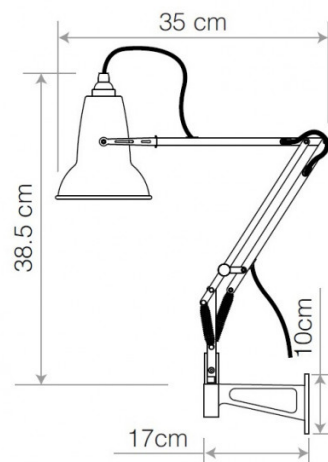

### Original 1227 Mini Lamp with Wall Bracket by Anglepoise

The Original 1227 Mini lamp with wall bracket has all the benefits of the [Original 1227 lamp with wall bracket](#) on a smaller scale. Part of the [Anglepoise Original 1227 Mini range](#), this collection updates and modernises the iconic Anglepoise design by making even more compact and versatile lights.

With an adjustable shade and a 3-spring mechanism the 1227 Mini wall mounted lamp is completely directional and can be pushed in and out from the wall as you see fit, making it an easily functional and handy light. The small size means you can use this light in the more awkward or smaller spaces in your space, allowing for a nice atmospheric wall light that can be used as a lovely spotlight or reading light. Suitable for both professional and homely environments, this lamp is available in 3 timeless colours.

## PRODUCT SPECIFICATION

**Light Source:** 1 x max 6W E14 LED (included)

**IP Code:** 20

**Dimming:** In line on/off switch included on cable

**Dimensions:** Ø13cm shade  
14cm shade height  
17cm wall bracket depth  
72cm max. reach (from wall mount to shade)  
180cm cable length