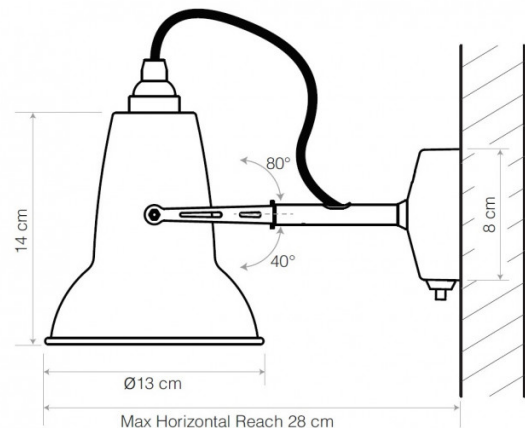

### Original 1227 Mini Wall Light by Anglepoise

Part of the 2015 [Anglepoise Original 1227 Mini collection](#), the Original 1227 Mini wall lamp is two-thirds of the size of the [Original 1227 wall light](#), bringing a refreshed and more modern-looking design on a smaller scale.

With a movable shade, the 1227 Mini wall light has a new square wall plate with an integrated switch, adding a contemporary touch mixed with classic Anglepoise design. This wall light fits in well in any home or work space and works particularly well for spotlighting, for instance for a wardrobe or over a picture. Match with other lights from the collection to create a room tied together by an iconic lighting aesthetic.

## PRODUCT SPECIFICATION

- Light Source:** 1 x max 15W E14 (excluded)
- IP Code:** 20
- Dimming:** Integrated on/off switch on the product. Can be wired to an external switch by a qualified electrician.
- Dimensions:** Ø13cm shade  
14cm shade height  
8cm x 8cm wall plate  
28cm max. reach (from wall to shade)