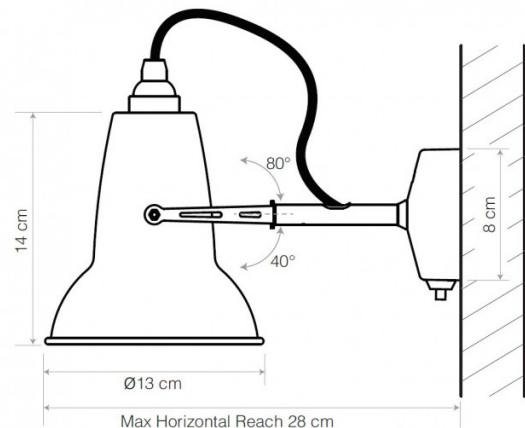

ANGLEPOISE®

Anglepoise Original 1227 Mini Wall Light

LA3607

SOURCE: <https://www.davidvillagelighting.co.uk/product/Anglepoise-Original-1227-Mini-Wall-Light/16220>

PRODUCT DESCRIPTION

Designer: George Carwardine

Anglepoise Original 1227 Mini Wall Light

Part of the 2015 [Anglepoise Original 1227 Mini collection](#), the Original 1227 Mini wall lamp is two-thirds of the size of the [Original 1227 wall light](#), bringing a refreshed and more modern-looking design on a smaller scale.

With a movable shade, the 1227 Mini wall light has a new square wall plate with an integrated switch, adding a contemporary touch mixed with classic Anglepoise design. This wall light fits in well in any home or workspace and works particularly well for spotlighting, for instance for a wardrobe or over a picture. Match with other lights from the collection to create a room tied together by an iconic lighting aesthetic.

PRODUCT SPECIFICATION

- Light Source:** 1 x Max 15W E14 (excluded)
- IP Code:** 20
- Dimming:** Integrated on/off switch on the product. Can be wired to an external switch by a qualified electrician.
- Dimensions:** Shade: Ø13cm
Shade Height: 14cm
Wall Plate: 8cm x 8cm
Maximum Reach (from wall to shade): 28cm