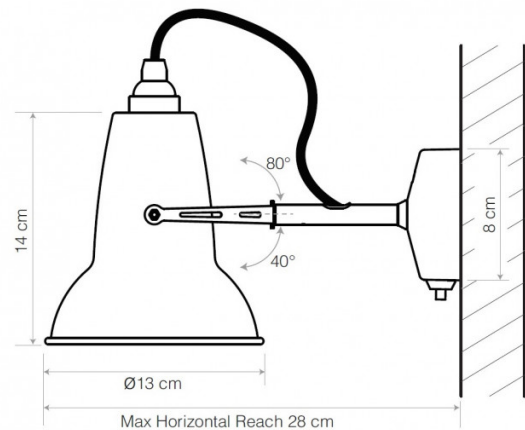

ANGLEPOISE®

Anglepoise Original 1227 Mini Wall Light

LA3607

SOURCE: <https://www.davidvillagelighting.co.uk/product/Anglepoise-Original-1227-Mini-Wall-Light/16220>

PRODUCT DESCRIPTION

Designer: George Carwardine

Original 1227 Mini Wall Light by Anglepoise

Part of the 2015 [Anglepoise Original 1227 Mini collection](#), the Original 1227 Mini wall lamp is two-thirds of the size of the [Original 1227 wall light](#), bringing a refreshed and more modern-looking design on a smaller scale.

With a movable shade, the 1227 Mini wall light has a new square wall plate with an integrated switch, adding a contemporary touch mixed with classic Anglepoise design. This wall light fits in well in any home or work space and works particularly well for spotlighting, for instance for a wardrobe or over a picture. Match with other lights from the collection to create a room tied together by an iconic lighting aesthetic.

PRODUCT SPECIFICATION

- Light Source:** 1 x max 15W E14 (excluded)
- IP Code:** 20
- Dimming:** Integrated on/off switch on the product. Can be wired to an external switch by a qualified electrician.
- Dimensions:** Ø13cm shade
14cm shade height
8cm x 8cm wall plate
28cm max. reach (from wall to shade)