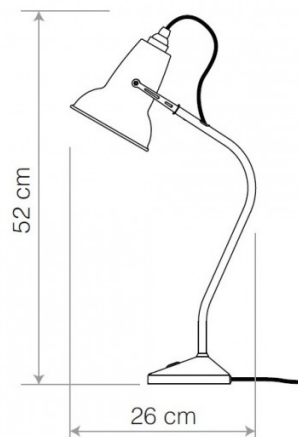

For all sales and technical enquiries, please contact:

+44 (0)114 263 4266

info@davidvillagelighting.co.uk

www.davidvillagelighting.co.uk