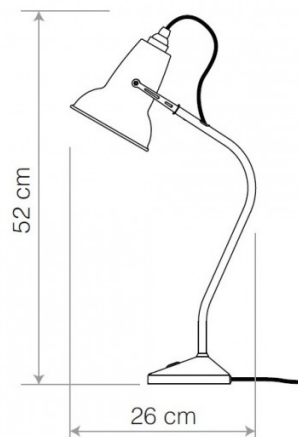

### Original 1227 Mini Table Lamp by Anglepoise

Released in 2015, the Original 1227 Mini table lamp is part of the [Anglepoise Original 1227 Mini collection](#), a range which scales down the classic [Anglepoise 1935 design](#) to two-thirds of the size, giving it a more contemporary and compact look.

A versatile lamp, the 1227 Mini table light breathes new life into Anglepoise design, with a departure from the signature 3-spring mechanism and the adoption of a fixed arm, bent already in shape to allow for a directional yet atmospheric light. This table lamp also boasts a new pyramid-shaped base with an integrated switch which gives the lamp a more modern and chic look whilst still staying true to the Anglepoise aesthetic. Available in 3 subtle colours, the Mini table lamp suits both home and work spaces to add a touch of class to any room.

## PRODUCT SPECIFICATION

- Light Source:** 1 x E27 LED 6W max (included)
- IP Code:** 20
- Dimming:** Integrated on/off switch on the product
- Dimensions:**
  - Ø13cm shade
  - 14cm shade height
  - 52cm lamp height
  - 13cm x 13cm base
  - 16cm max. reach (base to shade)
  - 180cm cable length