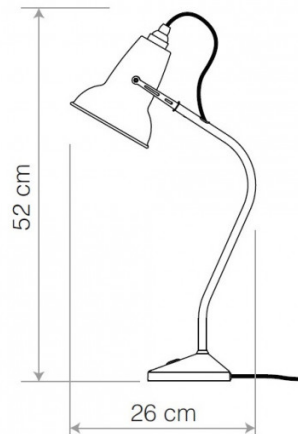

ANGLEPOISE®

Anglepoise Original 1227 Mini Table Lamp

LA3606

SOURCE: <https://www.davidvillagelighting.co.uk/product/Anglepoise-Original-1227-Mini-Table-Lamp/16219>

PRODUCT DESCRIPTION

Designer: George Carwardine

Anglepoise Original 1227 Mini Table Lamp

Released in 2015, the Original 1227 Mini table lamp is part of the [Anglepoise Original 1227 Mini collection](#), a range which scales down the classic [Anglepoise 1935 design](#) to two-thirds of the size, giving it a more contemporary and compact look.

A versatile lamp, the 1227 Mini table light breathes new life into Anglepoise design, with a departure from the signature 3-spring mechanism and the adoption of a fixed arm, bent already in shape to allow for a directional yet atmospheric light. This table lamp also boasts a new pyramid-shaped base with an integrated switch which gives the lamp a more modern and chic look whilst still staying true to the Anglepoise aesthetic. Available in 3 subtle colours, the Mini table lamp suits both home and work spaces to add a touch of class to any room.

PRODUCT SPECIFICATION

- Light Source:** 1 x Max 6W E27 LED (included)
- IP Code:** 20
- Dimming:** Integrated on/off switch on the product.
- Dimensions:**
 - Shade: Ø13cm
 - Shade Height: 14cm
 - Full Height: 52cm
 - Base: 13cm x 13cm
 - Maximum Reach (base to shade): 16cm
 - Cable Length: 180cm