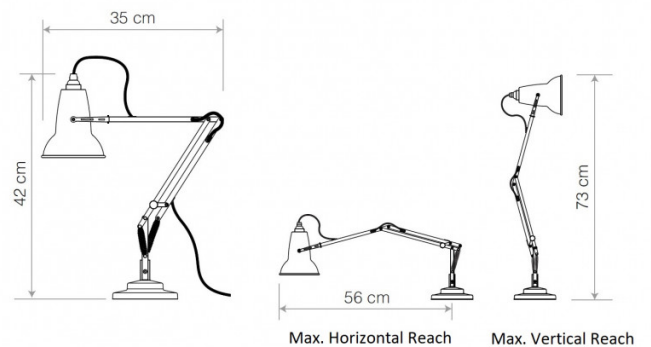

### Original 1227 Mini Table Lamp by Anglepoise

Two-thirds of the size of the [Original 1227 desk lamp](#), the Original 1227 Mini desk lamp has all the benefits of the typical Anglepoise design, on a smaller and even more versatile scale. Equipped with the Anglepoise 3-spring mechanism, the 1227 Mini desk lamp is movable at the lightest touch and can be angled in any direction to give you a functional desk light.

The small nature of the light means that this desk lamp can be used in even smaller spaces and will take up less room, making it particularly good for bedside tables. Perfect for both commercial and home interiors, the Mini desk lamp comes in 3 classic Anglepoise colours, to seamlessly fit into your design scheme. Match with other lights from the [Anglepoise Original 1227 Mini collection](#) to have a room fitted from top to bottom in timeless British lighting design.

## PRODUCT SPECIFICATION

**Light Source:** 1 x max 6W E14 LED (included)

**IP Code:** 20

**Dimming:** In line on/off switch included on cable

**Dimensions:** Ø13cm shade  
 14cm shade height  
 56cm max. horizontal reach  
 13cm x 13cm base  
 180cm cable length