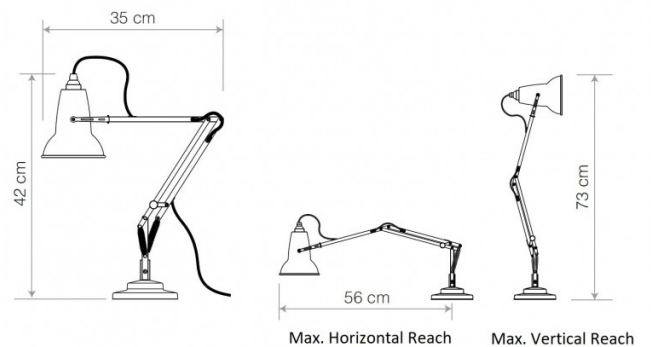

### Anglepoise Original 1227 Mini Table Lamp

Two-thirds of the size of the [Original 1227 desk lamp](#), the Original 1227 Mini desk lamp has all the benefits of the typical Anglepoise design, on a smaller and even more versatile scale. Equipped with the Anglepoise 3-spring mechanism, the 1227 Mini desk lamp is movable at the lightest touch and can be angled in any direction to give you a functional desk light.

## PRODUCT SPECIFICATION

- Light Source:** 1 x Max 6W E14 LED (included)
- IP Code:** 20
- Dimming:** In-line on/off switch included on cable.
- Dimensions:**
  - Shade: Ø13cm
  - Shade Height: 14cm
  - Maximum Horizontal Reach: 56cm
  - Base: 13cm x 13cm
  - Cable Length: 180cm