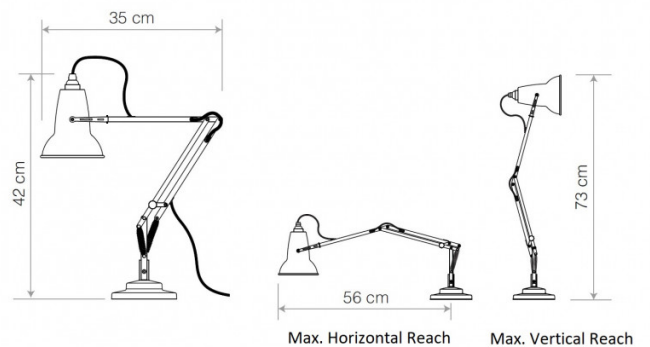

Original 1227 Mini Table Lamp by Anglepoise

Two-thirds of the size of the [Original 1227 desk lamp](#), the Original 1227 Mini desk lamp has all the benefits of the typical Anglepoise design, on a smaller and even more versatile scale. Equipped with the Anglepoise 3-spring mechanism, the 1227 Mini desk lamp is movable at the lightest touch and can be angled in any direction to give you a functional desk light.

The small nature of the light means that this desk lamp can be used in even smaller spaces and will take up less room, making it particularly good for bedside tables. Perfect for both commercial and home interiors, the Mini desk lamp comes in 3 classic Anglepoise colours, to seamlessly fit into your design scheme. Match with other lights from the [Anglepoise Original 1227 Mini collection](#) to have a room fitted from top to bottom in timeless British lighting design.

PRODUCT SPECIFICATION

Light Source: 1 x max 6W E14 LED (included)

IP Code: 20

Dimming: In line on/off switch included on cable

Dimensions: Ø13cm shade
 14cm shade height
 56cm max. horizontal reach
 13cm x 13cm base
 180cm cable length