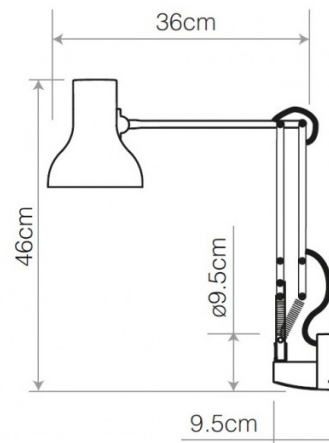

ANGLEPOISE®

Anglepoise Type 75 Mini Lamp with Wall Bracket

LA3190

SOURCE: <https://www.davidvillagelighting.co.uk/product/Anglepoise-Type-75-Mini-Lamp-with-Wall-Bracket/16187>

PRODUCT DESCRIPTION

Designer: Sir Kenneth Grange

Anglepoise Type 75 Mini Lamp with Wall Bracket

As part of the [Anglepoise Type 75 Mini collection](#), the Type 75 Mini lamp with wall bracket is a versatile and compact light designed by Sir Kenneth Grange.

A smaller version of the [Type 75 lamp with wall bracket](#), this light can be easily attached to the wall to act as a rotational and adjustable wall light that can be used as a desk light that saves space or as an interesting lounge light. With a directional light, this wall-mounted mini lamp is perfect in both professional and domestic interiors and can be used even in the smallest spaces thanks to its compact size. Available in 3 colours and equipped with the signature Anglepoise constant spring technology, the Type 75 mini wall-mounted lamp is a must-have, to act both as a stylish light feature and as a functional task light.

PRODUCT SPECIFICATION

- Light Source:** 1 x Max 6W E27 LED (included)
- IP Code:** 20
- Dimming:** Integrated on/off switch on the product.
- Dimensions:**
 - Shade: Ø13cm
 - Shade Height: 15cm
 - Wall Bracket: Ø9.5cm
 - Maximum Horizontal Reach: 63cm
 - Cable Length: 180cm