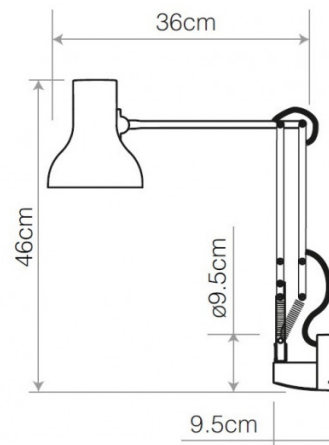

ANGLEPOISE®

Anglepoise Type 75 Mini Lamp with Wall Bracket

LA3190

SOURCE: <https://www.davidvillagelighting.co.uk/product/Anglepoise-Type-75-Mini-Lamp-with-Wall-Bracket/16187>

PRODUCT DESCRIPTION

Designer: Sir Kenneth Grange

A smaller version of the [Type 75 lamp with wall bracket](#), this light can be easily attached to the wall to act as a rotational and adjustable wall light that can be used as a desk light that saves space or as an interesting lounge light. With a directional light, this wall mounted mini lamp is perfect in both professional and domestic interiors and can be used even in the smallest spaces thanks to its compact size. Available in 3 colours and equipped with the signature Anglepoise constant spring technology, the Type 75 mini wall mounted lamp is a must have, to act both as a stylish light feature and as a functional task light.

PRODUCT SPECIFICATION

- Light Source:** 1 x max 6W E27 LED (included)
- IP Code:** 20
- Dimming:** Integrated on/off switch on the product
- Dimensions:**
 - Ø13cm shade
 - 15cm shade height
 - Ø9.5cm wall bracket
 - 63cm max. horizontal reach
 - 180cm cable length