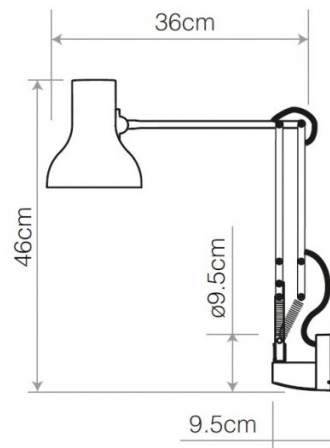

A smaller version of the [Type 75 lamp with wall bracket](#), this light can be easily attached to the wall to act as a rotational and adjustable wall light that can be used as a desk light that saves space or as an interesting lounge light. With a directional light, this wall mounted mini lamp is perfect in both professional and domestic interiors and can be used even in the smallest spaces thanks to its compact size. Available in 3 colours and equipped with the signature Anglepoise constant spring technology, the Type 75 mini wall mounted lamp is a must have, to act both as a stylish light feature and as a functional task light.

## PRODUCT SPECIFICATION

- Light Source:** 1 x max 6W E27 LED (included)
- IP Code:** 20
- Dimming:** Integrated on/off switch on the product
- Dimensions:**
  - Ø13cm shade
  - 15cm shade height
  - Ø9.5cm wall bracket
  - 63cm max. horizontal reach
  - 180cm cable length