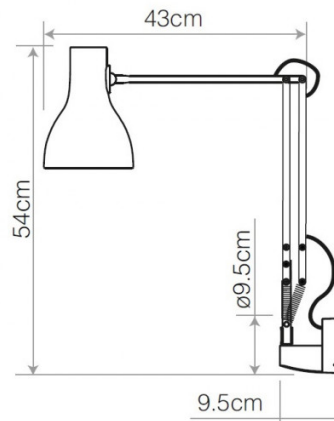

This wall lamp has a cable and plug so needs to be fitted near a socket.

PRODUCT SPECIFICATION

Light Source: 1 x max 6W E27 LED (included)

IP Code: 20

Dimming: Integrated on/off switch on the product

Dimensions: Ø14.5cm shade
19.2cm shade height
54cm height
9.5cm wall bracket depth
250cm cable length