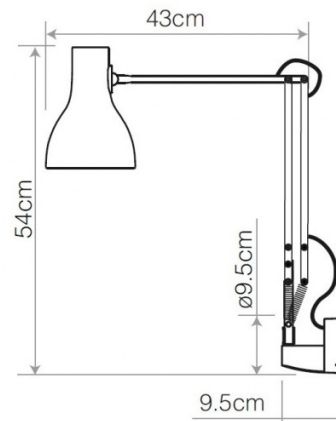

This wall lamp has a cable and plug so needs to be fitted near a socket.

PRODUCT SPECIFICATION

Light Source: 1 x max 6W E27 LED (included)

IP Code: 20

Dimming: Integrated on/off switch on the product

Dimensions: Ø14.5cm shade
19.2cm shade height
54cm height
9.5cm wall bracket depth
250cm cable length