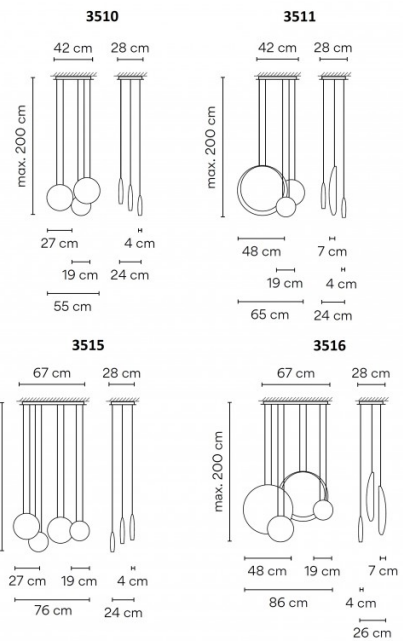

## PRODUCT SPECIFICATION

**Light**           **2510** - 3 x 4.5W, 2700K, 491 Lumens  
**Source:**       **2511** - 3 x 4.5W, 2700K, 491 Lumens + 1 x 1W,  
2700K, 109 Lumens  
**2515** - 4 x 4.5W, 2700K, 491 Lumens  
**2511** - 4 x 4.5W, 2700K, 491 Lumens + 2 x 1W,  
2700K, 109 Lumens

**IP Code:**       20

**Dimming:**     Dimmable via 1-10V dimming systems. Please  
consult your electrician, additional wiring may be  
required on site.

**Dimensions: 2510:**

Maximum Width: 55cm  
Maximum Depth: 24cm  
Ceiling Canopy Width: 42cm

**2511:**

Maximum Width: 65cm  
Maximum Depth: 24cm  
Ceiling Canopy Width: 42cm

**2515:**

Maximum Width: 76cm  
24cm max. depth  
Ceiling Canopy Width: 67cm

**2516:**

Maximum Width: 86cm  
Maximum Depth: 26cm  
Ceiling Canopy Width: 67cm

Maximum Cable Length: 200cm

**For all sales and technical enquiries, please contact:**

+44 (0)114 263 4266

info@davidvillagelighting.co.uk

www.davidvillagelighting.co.uk