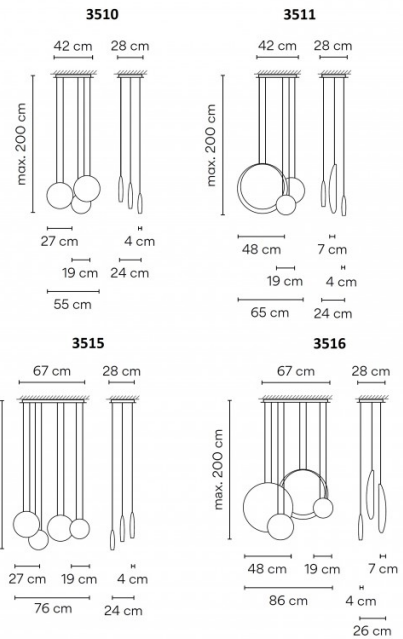

PRODUCT SPECIFICATION

Light 2510 - 3 x 4.5W, 2700K, 491 Lumens
Source: 2511 - 3 x 4.5W, 2700K, 491 Lumens + 1 x 1W, 2700K, 109 Lumens
2515 - 4 x 4.5W, 2700K, 491 Lumens
2511 - 4 x 4.5W, 2700K, 491 Lumens + 2 x 1W, 2700K, 109 Lumens

IP Code: 20

Dimming: Dimmable via 1-10V dimming systems. Please consult your electrician, additional wiring may be required on site.

Dimensions: 2510:

Maximum Width: 55cm
Maximum Depth: 24cm
Ceiling Canopy Width: 42cm

2511:

Maximum Width: 65cm
Maximum Depth: 24cm
Ceiling Canopy Width: 42cm

2515:

Maximum Width: 76cm
24cm max. depth
Ceiling Canopy Width: 67cm

2516:

Maximum Width: 86cm
Maximum Depth: 26cm
Ceiling Canopy Width: 67cm

Maximum Cable Length: 200cm

For all sales and technical enquiries, please contact:

+44 (0)114 263 4266

info@davidvillagelighting.co.uk

www.davidvillagelighting.co.uk