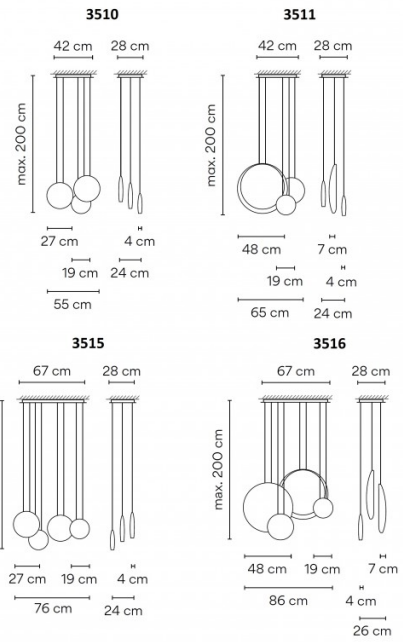

PRODUCT SPECIFICATION

Light Source: **2510** - 3 x 4.5W, 2700K, 491 Lumens
2511 - 3 x 4.5W, 2700K, 491 Lumens + 1 x 1W, 2700K, 109 Lumens
2515 - 4 x 4.5W, 2700K, 491 Lumens
2516 - 4 x 4.5W, 2700K, 491 Lumens + 2 x 1W, 2700K, 109 Lumens

IP Code: 20

Dimming: Dimmable via 1-10V dimming systems. Please consult your electrician, additional wiring may be required on site.

Dimensions: 2510:
Maximum Width: 55cm
Maximum Depth: 24cm
Ceiling Canopy Width: 42cm

2511:
Maximum Width: 65cm
Maximum Depth: 24cm
Ceiling Canopy Width: 42cm

2515:
Maximum Width: 76cm
24cm max. depth
Ceiling Canopy Width: 67cm

2516:
Maximum Width: 86cm
Maximum Depth: 26cm
Ceiling Canopy Width: 67cm

Maximum Cable Length: 200cm

For all sales and technical enquiries, please contact:

+44 (0)114 263 4266

info@davidvillagelighting.co.uk

www.davidvillagelighting.co.uk