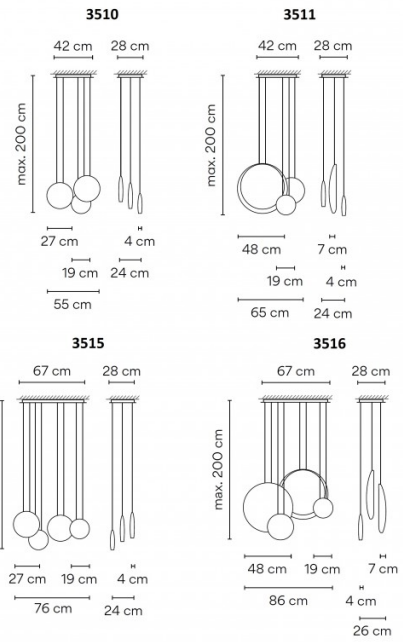

PRODUCT SPECIFICATION

Light 2510 - 3 x 4.5W, 2700K, 491 Lumens
Source: 2511 - 3 x 4.5W, 2700K, 491 Lumens + 1 x 1W, 2700K, 109 Lumens
2515 - 4 x 4.5W, 2700K, 491 Lumens
2511 - 4 x 4.5W, 2700K, 491 Lumens + 2 x 1W, 2700K, 109 Lumens

IP Code: 20

Dimming: Dimmable via 1-10V dimming systems. Please consult your electrician, additional wiring may be required on site.

Dimensions: 2510:

Maximum Width: 55cm
Maximum Depth: 24cm
Ceiling Canopy Width: 42cm

2511:

Maximum Width: 65cm
Maximum Depth: 24cm
Ceiling Canopy Width: 42cm

2515:

Maximum Width: 76cm
24cm max. depth
Ceiling Canopy Width: 67cm

2516:

Maximum Width: 86cm
Maximum Depth: 26cm
Ceiling Canopy Width: 67cm

Maximum Cable Length: 200cm

For all sales and technical enquiries, please contact:

+44 (0)114 263 4266

info@davidvillagelighting.co.uk

www.davidvillagelighting.co.uk