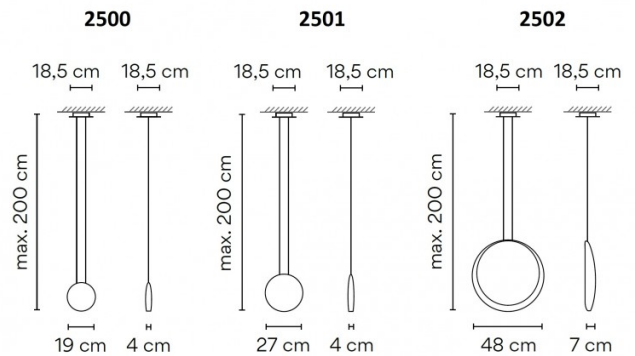

PRODUCT SPECIFICATION

Light Source: **2500** - 4.5W, 2700K, 490 Lumens
2501 - 4.5W, 2700K, 490 Lumens
2502 - 4.5W, 2700K, 502 Lumens + 1W, 2700K, 110 Lumens

IP Code: 20

Dimming: Non-Dimmable.

Dimensions: 2500:
 Width: 19cm
 Depth: 4cm

2501:
 Width: 27cm
 Depth: 4cm

Ceiling Canopy: Ø18.5cm
 Maximum Cable Length: 200cm

For all sales and technical enquiries, please contact:

+44 (0)114 263 4266

info@davidvillagelighting.co.uk

www.davidvillagelighting.co.uk