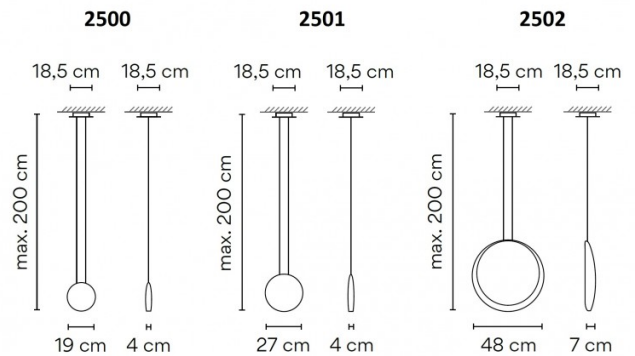

PRODUCT SPECIFICATION

Light Source: 2500 - 4.5W, 2700K, 490 Lumens
 2501 - 4.5W, 2700K, 490 Lumens
 2502 - 4.5W, 2700K, 502 Lumens + 1W, 2700K, 110 Lumens

IP Code: 20

Dimming: Non-Dimmable.

Dimensions: 2500:
 Width: 19cm
 Depth: 4cm

2501:
 Width: 27cm
 Depth: 4cm

Ceiling Canopy: Ø18.5cm
 Maximum Cable Length: 200cm

For all sales and technical enquiries, please contact:

+44 (0)114 263 4266

info@davidvillagelighting.co.uk

www.davidvillagelighting.co.uk