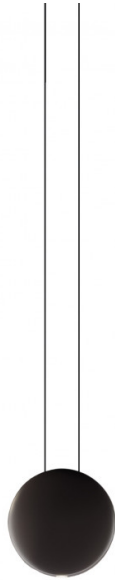

VIBIA

Vibia Cosmos LED Pendant

LA3586/2

SOURCE: <https://www.davidvillagelighting.co.uk/product/Vibia-Cosmos-LED-Pendant/16148>

PRODUCT DESCRIPTION

Designer: Lievore, Altherr, Molina

Cosmos LED Pendant Light by Vibia

The Cosmos pendant was designed by Lievore, Altherr, and Molina and is an intriguing and eye-catching fixture. The pendant features a round shade that is flattened to give an optical illusion of a sphere floating in mid-air. This ethereal and lightweight look creates a modern and contemporary aesthetic, perfect for many settings and interiors.

The Cosmos pendant lamp features an integrated LED light source which sits in the bottom, emitting a downward glow which is wonderful to use above surfaces or tables. The pendant light comes in two sizes, small 2500 or medium 2501 and is available in four colour finishes, chocolate, green, light grey and white. Use alone or in clusters and lines to create a spectacular look in your home or professional space.

PRODUCT SPECIFICATION

- Light Source:** 2500 - 4.5W, 2700K, 490 Lumens  
2501 - 4.5W, 2700K, 490 Lumens  
2502 - 4.5W, 2700K, 502 Lumens + 1W, 2700K, 110 Lumens
- IP Code:** 20
- Dimming:** Non-Dimmable.
- Dimensions:** 2500:  
Width: 19cm  
Depth: 4cm  
2501:  
Width: 27cm  
Depth: 4cm
- Ceiling Canopy: Ø18.5cm  
Maximum Cable Length: 200cm