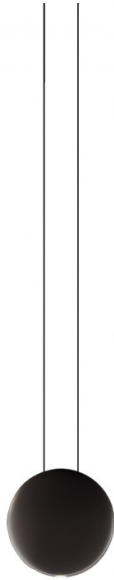

VIBIA

Vibia Cosmos LED Pendant

LA3586/2

SOURCE: <https://www.davidvillagelighting.co.uk/product/Vibia-Cosmos-LED-Pendant/16148>

PRODUCT DESCRIPTION

Designer: Lievore, Altherr, Molina

Cosmos LED Pendant Light by Vibia

The Cosmos pendant was designed by Lievore, Altherr, and Molina and is an intriguing and eye-catching fixture. The pendant features a round shade that is flattened to give an optical illusion of a sphere floating in mid-air. This ethereal and lightweight look creates a modern and contemporary aesthetic, perfect for many settings and interiors.

The Cosmos pendant lamp features an integrated LED light source which sits in the bottom, emitting a downward glow which is wonderful to use above surfaces or tables. The pendant light comes in two sizes, small 2500 or medium 2501 and is available in four colour finishes, chocolate, green, light grey and white. Use alone or in clusters and lines to create a spectacular look in your home or professional space.

PRODUCT SPECIFICATION

Light Source: **2500** - 4.5W, 2700K, 490 Lumens
2501 - 4.5W, 2700K, 490 Lumens
2502 - 4.5W, 2700K, 502 Lumens + 1W, 2700K, 110 Lumens

IP Code: 20

Dimming: Non-Dimmable.

Dimensions: 2500:
 Width: 19cm
 Depth: 4cm