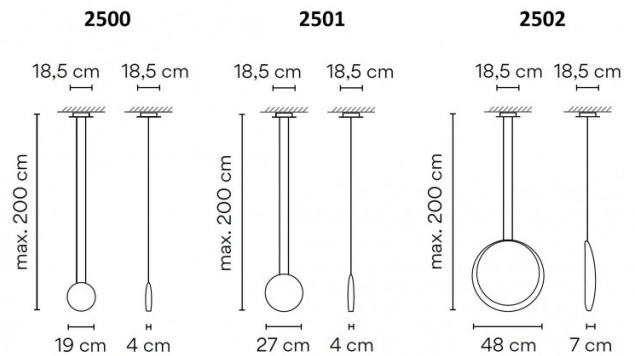

The Cosmos pendant lamp features an integrated LED light source which sits in the bottom, emitting a downward glow which is wonderful to use above surfaces or tables. The pendant light comes in two sizes, small 2500 or medium 2501 and is available in four colour finishes, chocolate, green, light grey and white. Use alone or in clusters and lines to create a spectacular look in your home or professional space.

PRODUCT SPECIFICATION

- Light Source:** 2500 - 4.5W, 2700K, 490 Lumens  
2501 - 4.5W, 2700K, 490 Lumens  
2502 - 4.5W, 2700K, 502 Lumens + 1W, 2700K, 110 Lumens
- IP Code:** 20
- Dimming:** Non-Dimmable.
- Dimensions:** 2500:  
Width: 19cm  
Depth: 4cm  
2501:  
Width: 27cm  
Depth: 4cm
- Ceiling Canopy: Ø18.5cm  
Maximum Cable Length: 200cm