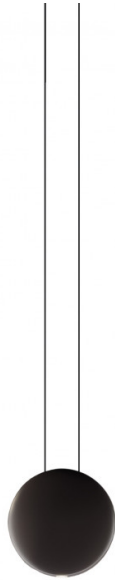

VIBIA

Vibia Cosmos LED Pendant

LA3586/2

SOURCE: <https://www.davidvillagelighting.co.uk/product/Vibia-Cosmos-LED-Pendant/16148>

PRODUCT DESCRIPTION

Designer: Lievore, Altherr, Molina

Cosmos LED Pendant Light by Vibia

The Cosmos pendant was designed by Lievore, Altherr, and Molina and is an intriguing and eye-catching fixture. The pendant features a round shade that is flattened to give an optical illusion of a sphere floating in mid-air. This ethereal and lightweight look creates a modern and contemporary aesthetic, perfect for many settings and interiors.

The Cosmos pendant lamp features an integrated LED light source which sits in the bottom, emitting a downward glow which is wonderful to use above surfaces or tables. The pendant light comes in two sizes, small 2500 or medium 2501 and is available in four colour finishes, chocolate, green, light grey and white. Use alone or in clusters and lines to create a spectacular look in your home or professional space.

PRODUCT SPECIFICATION

Light Source: 2500 - 4.5W, 2700K, 490 Lumens
 2501 - 4.5W, 2700K, 490 Lumens
 2502 - 4.5W, 2700K, 502 Lumens + 1W, 2700K, 110 Lumens

IP Code: 20

Dimming: Non-Dimmable.

Dimensions: 2500:
 Width: 19cm
 Depth: 4cm