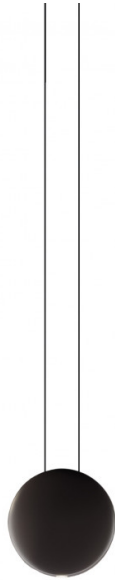

VIBIA

Vibia Cosmos LED Pendant

LA3586/2

SOURCE: <https://www.davidvillagelighting.co.uk/product/Vibia-Cosmos-LED-Pendant/16148>

PRODUCT DESCRIPTION

Designer: Lievore, Altherr, Molina

Cosmos LED Pendant Light by Vibia

The Cosmos pendant was designed by Lievore, Altherr, and Molina and is an intriguing and eye-catching fixture. The pendant features a round shade that is flattened to give an optical illusion of a sphere floating in mid-air. This ethereal and lightweight look creates a modern and contemporary aesthetic, perfect for many settings and interiors.

The Cosmos pendant lamp features an integrated LED light source which sits in the bottom, emitting a downward glow which is wonderful to use above surfaces or tables. The pendant light comes in two sizes, small 2500 or medium 2501 and is available in four colour finishes, chocolate, green, light grey and white. Use alone or in clusters and lines to create a spectacular look in your home or professional space.

PRODUCT SPECIFICATION

Light Source: **2500** - 4.5W, 2700K, 490 Lumens
2501 - 4.5W, 2700K, 490 Lumens
2502 - 4.5W, 2700K, 502 Lumens + 1W, 2700K, 110 Lumens

IP Code: 20

Dimming: Non-Dimmable.

Dimensions: 2500:
 Width: 19cm
 Depth: 4cm