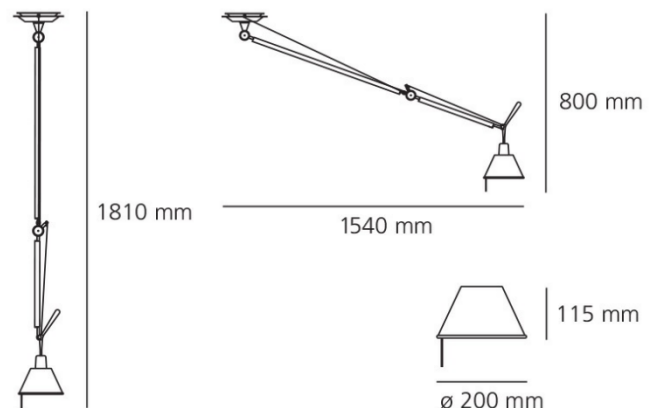

Artemide Tolomeo Decentrata Suspension Aluminium

The Artemide Tolomeo Decentrata suspension light has cantilevered arms allowing you to adjust the light whichever way you wish. A part of the iconic [Artemide Tolomeo collection](#), the range was designed by the award-winning Michele de Lucchi & Giancarlo Fassina. This suspension light emits a downward glow and with its adjustable abilities makes it a very versatile and handy light.

PRODUCT SPECIFICATION

- Light Source:** 1x max 8W LED E27 (excluded)
- IP Code:** 20
- Dimming:** Dimmable via mains phase dimming.
- Dimensions:** 181 cm max length
154 cm max horizontal reach
Ø 20 cm