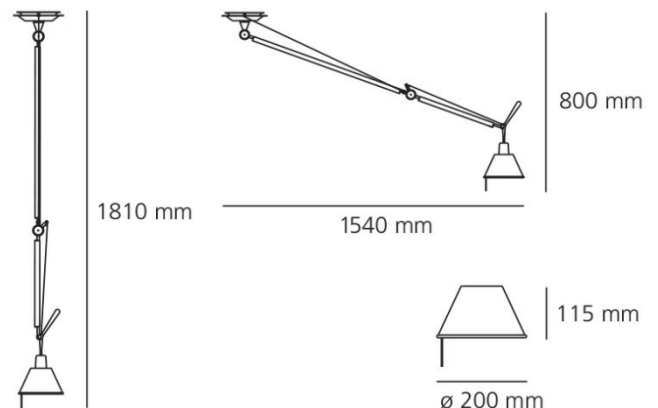

PRODUCT SPECIFICATION

Light Source: 1 x max 8W LED E27 (excluded)

IP Code: 20

Dimming: Dimmable via mains phase dimming.

Dimensions: 181 cm max length
154 cm max horizontal reach
Ø 20 cm

For all sales and technical enquiries, please contact: