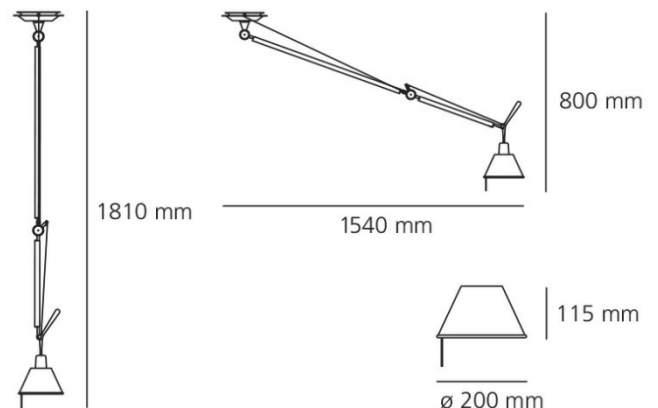

Artemide Tolomeo Decentrata Suspension Aluminium

The Artemide Tolomeo Decentrata suspension light has cantilevered arms allowing you to adjust the light whichever way you wish. A part of the iconic [Artemide Tolomeo collection](#), the range was designed by the award-winning Michele de Lucchi & Giancarlo Fassina. This suspension light emits a downward glow and with its adjustable abilities makes it a very versatile and handy light.

PRODUCT SPECIFICATION

- Light Source:** 1 x max 8W LED E27 (excluded)
- IP Code:** 20
- Dimming:** Dimmable via mains phase dimming.
- Dimensions:** 181 cm max length
154 cm max horizontal reach
Ø 20 cm