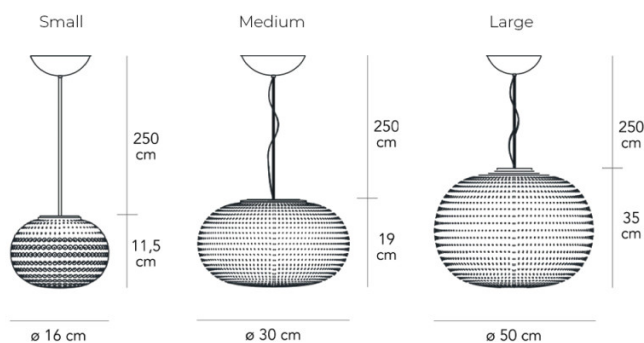

Dimming: Dimmable via mains phase dimming

Dimensions: Small:

Width: Ø16cm

Height: 11.5cm

Medium:

Width: Ø30cm

Height: 19cm

Large:

Width: Ø50cm

Height: 35cm

For all sales and technical enquiries, please contact:

+44 (0)114 263 4266

info@davidvillagelighting.co.uk

www.davidvillagelighting.co.uk