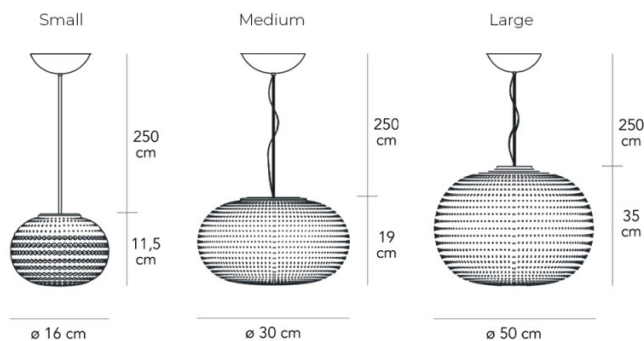

Dimming: Dimmable via mains phase dimming

Dimensions: Small:

Width: Ø16cm

Height: 11.5cm

Medium:

Width: Ø30cm

Height: 19cm

Large:

Width: Ø50cm

Height: 35cm

For all sales and technical enquiries, please contact:

+44 (0)114 263 4266

info@davidvillagelighting.co.uk

www.davidvillagelighting.co.uk