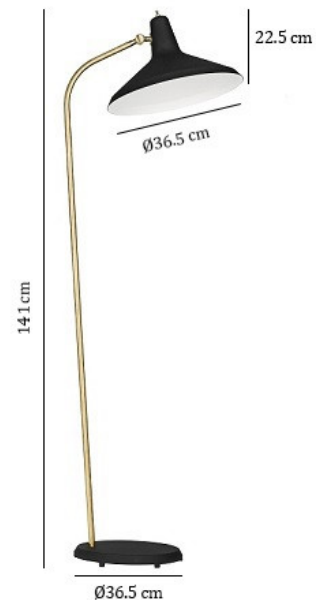

# Gubi G-10 Floor Lamp

LA3561

SOURCE: <https://www.davidvillagelighting.co.uk/product/Gubi-G-10-Floor-Lamp/16084>

### G-10 Floor Lamp by Gubi

Designed in 1950 by Greta M. Grossman, the G-10 Floor Lamp is a refined blend of industrial and luxurious design. This lamp features a rough-surfaced, broad shade that directs light downwards, creating a cosy and focused glow. The polished brass stand adds a striking contrast, making it a standout piece in modern interiors.

The G-10 Floor Lamp works wonderfully as a reading or task light, positioned next to an armchair in a living room or study. Its angular design and textured finish complement contemporary interiors with industrial influences or those seeking understated elegance. Whether used as a functional lamp or a statement piece, the G-10 Floor Lamp is sure to elevate your space.

## PRODUCT SPECIFICATION

- Light Source:** 1 x Max 60W E27 (Excluded)
- IP Code:** 20
- Dimming:** Integrated on/off switch on the product.
- Dimensions:**
  - Shade: Ø36.5cm
  - Shade Height: 22.5cm
  - Total Height: 141cm
  - Base: Ø36.5cm
- Cable Length: 200cm