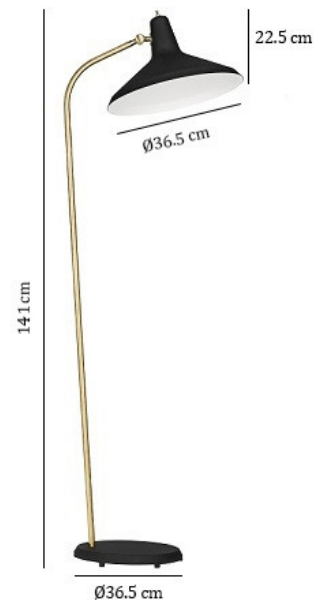

For all sales and technical enquiries, please contact:

+44 (0)114 263 4266

info@davidvillagelighting.co.uk

www.davidvillagelighting.co.uk