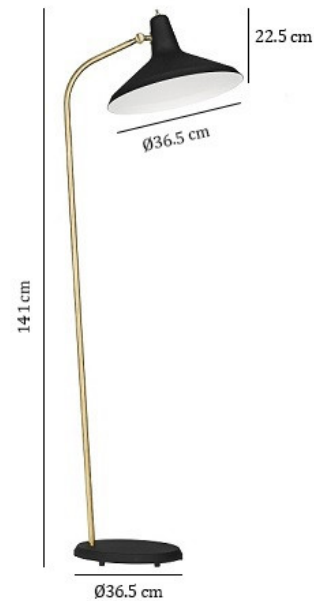

Like the [G-10 Pendant light](#), this floor lamp has a distinct lampshade, which is broad, has clear lines and, to some, playfully resembles a hat that typically would have been worn at the time of its design.

With its angular brass stand and contrasting rough surfaced lampshade the G-10 floor lamp looks both classic and industrial in style, making it perfect for a contemporary aesthetic. The G-10 gives a pleasant softly diffused light, which works well as a lounge light over your favourite chair as you sit back and relax in your homely surroundings.

PRODUCT SPECIFICATION

Light Source: 1 x max 60W E27 (excluded)

IP Code: 20

Dimming: Integrated on/off switch on the product

Dimensions: Ø36.5cm shade
22.5cm shade height
141cm total length
Ø36.5cm base
200cm cable length