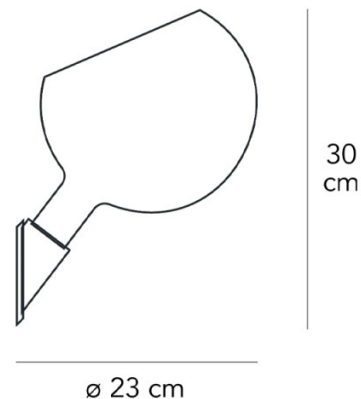

## PRODUCT SPECIFICATION

**Light Source:** 1 x Max 46W E14 (Excluded)

**IP Code:** 20

**Dimming:** Dimmable via mains phase dimming.

**Dimensions:** Width: 20cm  
Length: 30cm  
Depth: 23cm

**For all sales and technical enquiries, please contact:**