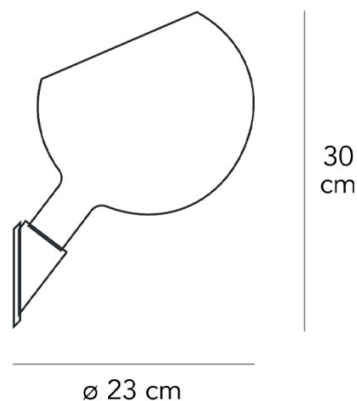

## PRODUCT SPECIFICATION

**Light Source:** 1 x Max 46W E14 (Excluded)

**IP Code:** 20

**Dimming:** Dimmable via mains phase dimming.

**Dimensions:** Width: 20cm  
Length: 30cm  
Depth: 23cm

**For all sales and technical enquiries, please contact:**