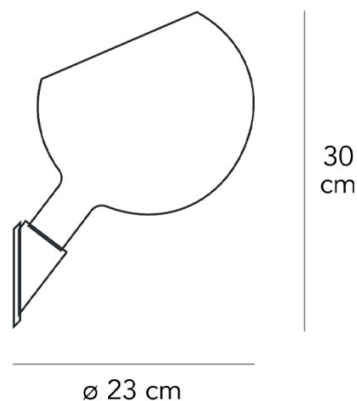

Fontana Arte Parola Wall Light

LA3559

SOURCE: <https://www.davidvillagelighting.co.uk/product/Fontana-Arte-Parola-Wall-Light/16080>

PRODUCT DESCRIPTION

Designer: Gae Aulenti & Piero Castiglioni

Fontana Arte Parola Wall Light

Designed by the renowned duo Gae Aulenti and Piero Castiglioni in 1980, the Fontana Arte Parola Wall Light exemplifies the perfect balance between artistry and technical innovation. This elegant wall lamp features a hand-blown glass diffuser available in amber or white, offering a soft, diffused glow that enhances the atmosphere of any interior. Its design integrates three distinct glassworking techniques—blown glass, natural glass, and natural crystal—showcasing a masterful blend of craftsmanship and industrial precision.

The Parola Wall Light is ideal for creating inviting lighting in hallways, bedrooms, or living rooms. Its timeless design and versatile functionality make it suitable for both classic and contemporary interiors, while its ambient lighting effect adds warmth and sophistication to any setting. A seamless fusion of aesthetic and utility, the Parola Wall Light is a beautiful expression of Fontana Arte's commitment to innovative design.

PRODUCT SPECIFICATION

Light Source: 1 x Max 46W E14 (Excluded)

IP Code: 20

Dimming: Dimmable via mains phase dimming.

Dimensions: Width: 20cm
Length: 30cm
Depth: 23cm