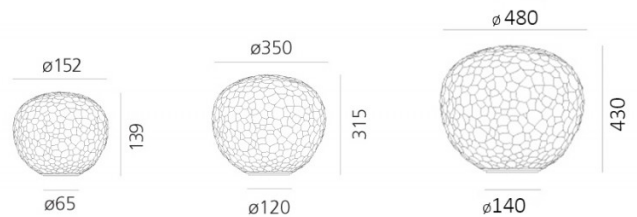

The Meteorite Table Lamp is available in three sizes: Meteorite 15, Meteorite 35 and Meteorite 48. The Meteorite table lamps are also available in a table stem version, in two sizes. The family also includes suspension and ceiling/wall lights. All lights are available with a blown glass, double layered diffuser that emits a soft and diffused light.

PRODUCT SPECIFICATION

- Light** Meteorite 15 - 1 x 4W LED E14 (excluded)
- Source:** Meteorite 35 - 1 x 21W LED DIM E27 (excluded)
 Meteorite 48 - 1 x 21W LED DIM E27 (excluded)
- IP Code:** 20
- Dimming:** Meteorite 15 - Non dimmable
 Meteorite 35 & 48 - In line dimmer included on cable.
- Dimensions:** Meteorite 15 - Ø15.2cm, 13.9cm H, Ø6.5cm base
 Meteorite 35 - Ø35cm, 31.5cm H, Ø12cm base
 Meteorite 48 - Ø48cm, 43cm H, Ø14cm base