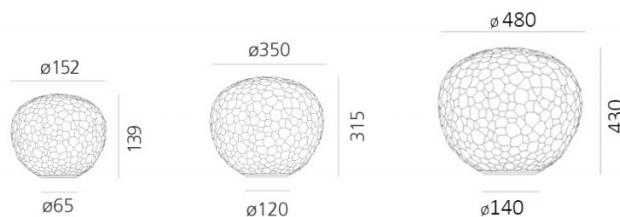

The Meteorite lights are mouth blown and then frosted, with a double-glass layer the result is a majestic lighting depth. Brothers and architects, Pio and Tito Toso took the mouth-blown technique a step further with the Venetian beaten glass. The result is a raw and unfinished texture on the glass diffuser. A fitting name, as the Meteorite lights very much resemble the glass-like rock debris that travel through outer space.

The Meteorite Table Lamp is available in three sizes: Meteorite 15, Meteorite 35 and Meteorite 48. The Meteorite table lamps are also available in a table stem version, in two sizes. The family also includes suspension and ceiling/wall lights. All lights are available with a blown glass, double layered diffuser that emits a soft and diffused light.

PRODUCT SPECIFICATION

- Light** Meteorite 15 - 1 x 4W LED E14 (excluded)
- Source:** Meteorite 35 - 1 x 21W LED DIM E27 (excluded)
 Meteorite 48 - 1 x 21W LED DIM E27 (excluded)
- IP Code:** 20
- Dimming:** Meteorite 15 - Non dimmable
 Meteorite 35 & 48 - In line dimmer included on cable.
- Dimensions:** Meteorite 15 - Ø15.2cm, 13.9cm H, Ø6.5cm base
 Meteorite 35 - Ø35cm, 31.5cm H, Ø12cm base
 Meteorite 48 - Ø48cm, 43cm H, Ø14cm base