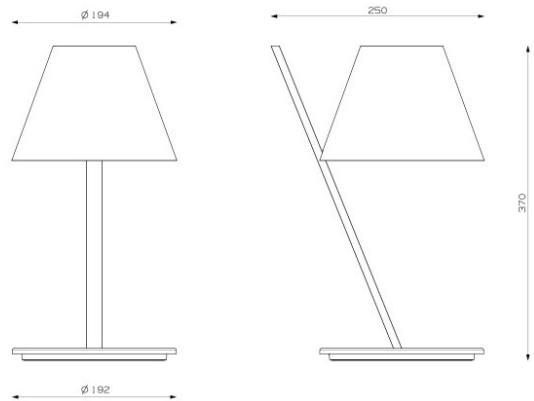

La Petite also includes a [floor lamp](#) and a [wall light](#), all La Petite lights are available in a choice of black or white finish.

PRODUCT SPECIFICATION

Light Source: 1 x 6W LED E14 (excluded)

IP Code: 20

Dimming: In line on/off switch included on cable.

Dimensions: Ø 19.4 cm shade
Ø 19.2 cm base
37 cm max height
25 cm width

For all sales and technical enquiries, please contact:

+44 (0)114 263 4266

info@davidvillagelighting.co.uk