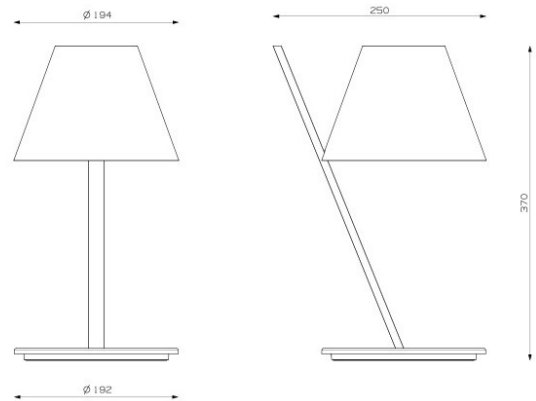

La Petite also includes a [floor lamp](#) and a [wall light](#), all La Petite lights are available in a choice of black or white finish.

PRODUCT SPECIFICATION

Light Source: 1 x 6W LED E14 (excluded)

IP Code: 20

Dimming: In line on/off switch included on cable.

Dimensions: Ø 19.4 cm shade
Ø 19.2 cm base
37 cm max height
25 cm width

For all sales and technical enquiries, please contact:

+44 (0)114 263 4266

info@davidvillagelighting.co.uk