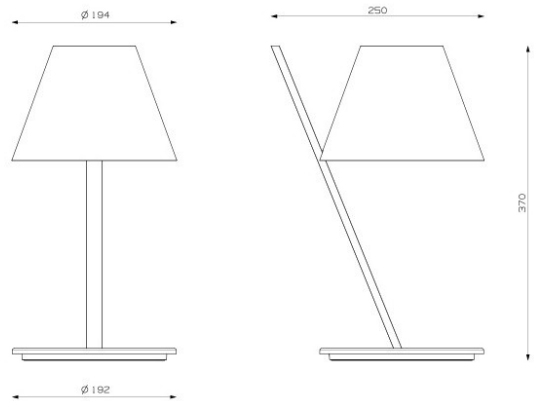

Part of the La Petite collection, the La Petite table lamp was designed by Andrea Quaglio and Manuela Simonelli for Artemide. The duo created their version of the classical lampshade and perfectly balanced it on an asymmetrical stem. A simple look, yet it conveys the technological skills of Artemide. The light benefits from dual diffusers, offering both a direct and indirect soft light. The lampshade acts as a counter balance for the tilted aluminium stem on the body.

La Petite also includes a [floor lamp](#) and a [wall light](#), all La Petite lights are available in a choice of black or white finish.

PRODUCT SPECIFICATION

- Light Source:** 1 x 6W LED E14 (excluded)
- IP Code:** 20
- Dimming:** In line on/off switch included on cable.
- Dimensions:**
  - Ø 19.4 cm shade
  - Ø 19.2 cm base
  - 37 cm max height
  - 25 cm width