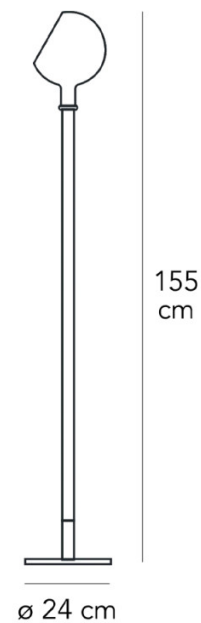

Fontana Arte Parola Floor Lamp

LA3546

SOURCE: <https://www.davidvillagelighting.co.uk/product/Fontana-Arte-Parola-Floor-Lamp/16056>

PRODUCT DESCRIPTION

Designer: Gae Aulenti & Piero Castiglioni

Fontana Arte Parola Floor Lamp

The Fontana Arte Parola Floor Lamp, designed in 1980 by the celebrated duo Gae Aulenti and Piero Castiglioni, is a striking example of the seamless fusion of artisan craftsmanship and industrial innovation. Showcasing three distinct glassworking techniques, this lamp features a transparent bevelled glass base, a sleek borosilicate glass stem, and an opaline blown glass diffuser. Available in amber or white finishes, its minimalist and elegant silhouette makes it a versatile addition to any space, from contemporary living rooms to refined office interiors.

Providing a soft, ambient glow, the Parola Floor Lamp is ideal for creating inviting atmospheres in reading corners, bedrooms, or open spaces. Its integrated dimmer offers adjustable lighting, allowing you to tailor the brightness to suit your mood or activity. Finished with a braided black-and-white fabric cable, this lamp combines timeless aesthetics with functional sophistication, embodying the lasting legacy of Fontana Arte's design philosophy.

PRODUCT SPECIFICATION

Light Source: 1 x Max 46W E14 (Excluded)

IP Code: 20

Dimming: In-line dimmer included on cable.

Dimensions: Shade: Ø24cm
Height: 155cm

For all sales and technical enquiries, please contact: