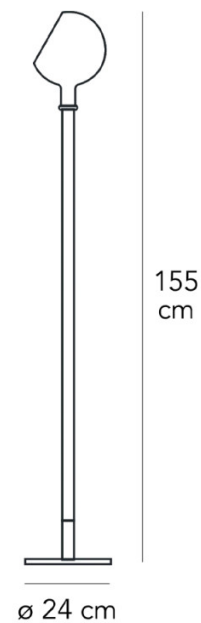

# Fontana Arte Parola Floor Lamp

LA3546

SOURCE: <https://www.davidvillagelighting.co.uk/product/Fontana-Arte-Parola-Floor-Lamp/16056>

Providing a soft, ambient glow, the Parola Floor Lamp is ideal for creating inviting atmospheres in reading corners, bedrooms, or open spaces. Its integrated dimmer offers adjustable lighting, allowing you to tailor the brightness to suit your mood or activity. Finished with a braided black-and-white fabric cable, this lamp combines timeless aesthetics with functional sophistication, embodying the lasting legacy of Fontana Arte's design philosophy.

## PRODUCT SPECIFICATION

**Light Source:** 1 x Max 46W E14 (Excluded)

**IP Code:** 20

**Dimming:** In-line dimmer included on cable.

**Dimensions:** Shade: Ø24cm  
Height: 155cm

**For all sales and technical enquiries, please contact:**