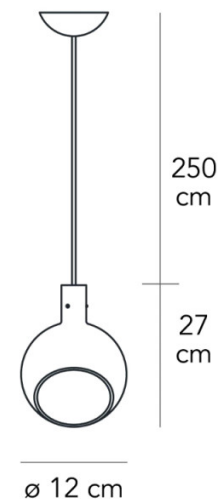

## PRODUCT SPECIFICATION

**Light Source:** 1 x Max 3.5W G9 (Excluded)

**IP Code:** 20

**Dimming:** Dimmable via mains phase dimming

**Dimensions:** Shade: Ø20cm  
Length: 27cm

Max Drop: 250cm

**For all sales and technical enquiries, please contact:**