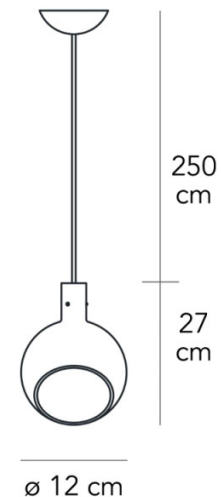

PRODUCT SPECIFICATION

Light Source: 1 x Max 3.5W G9 (Excluded)

IP Code: 20

Dimming: Dimmable via mains phase dimming

Dimensions: Shade: Ø20cm
Length: 27cm

Max Drop: 250cm

For all sales and technical enquiries, please contact: