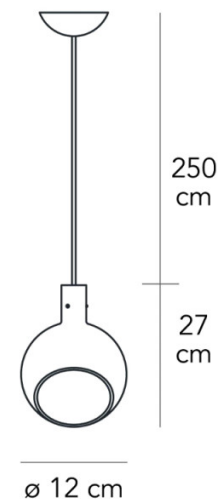

PRODUCT SPECIFICATION

Light Source: 1 x Max 3.5W G9 (Excluded)

IP Code: 20

Dimming: Dimmable via mains phase dimming

Dimensions: Shade: Ø20cm
Length: 27cm

Max Drop: 250cm

For all sales and technical enquiries, please contact: