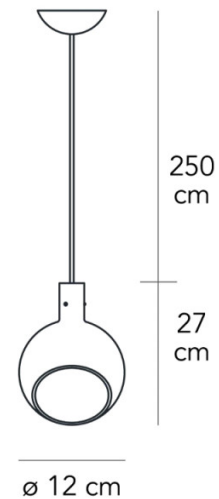

PRODUCT SPECIFICATION

Light Source: 1 x Max 3.5W G9 (Excluded)

IP Code: 20

Dimming: Dimmable via mains phase dimming

Dimensions: Shade: Ø20cm
Length: 27cm

Max Drop: 250cm

For all sales and technical enquiries, please contact: