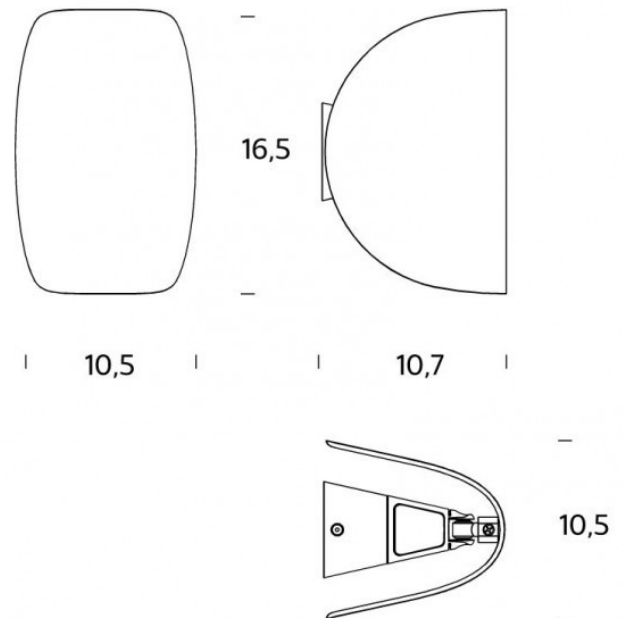

FontanaArte

Fontana Arte IO LED Wall Lamp

LA3544

SOURCE: <https://www.davidvillagelighting.co.uk/product/Fontana-Arte-IO-LED-Wall-Lamp/16054>

PRODUCT DESCRIPTION

Fontana Arte IO Wall Lamp

Shaped like a small curved lunar disc, IO is a wall lamp designed for LED light sources. Thanks to its dual-axis rotation frame, it has the distinguishing feature rotating on both longitudinal and transverse axes, for total light management. IO is easy to handle and adjust thanks to its size, the Up/Down movement on the external diffuser widens and narrows the ray of light.

Like a satellite with the planet around which it orbits, the IO lamp appears almost suspended, very close to the wall yet never touching it, positioned at a distance that allows the light to gently caress the wall in an intimate wall-washing effect.

PRODUCT SPECIFICATION

- Light Source:** 2 x 4.5W, 2700K, 350lumens
- IP Code:** 20
- Dimming:** Dimmable via Triac dimming.
- Dimensions:** 10.5 cm Width  
16.5 cm Length  
10.7 cm Depth

For all sales and technical enquiries, please contact: