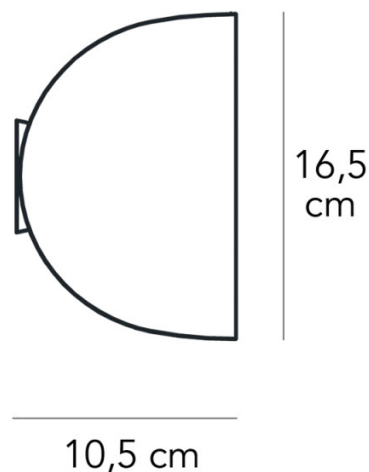

PRODUCT SPECIFICATION

Light Source: 9W, 2700K, 350Lumens

IP Code: 20

Dimming: Dimmable via Triac dimming.

Dimensions: Width: 10.5cm
Length: 16.5cm
Depth: 10.7cm

For all sales and technical enquiries, please contact: