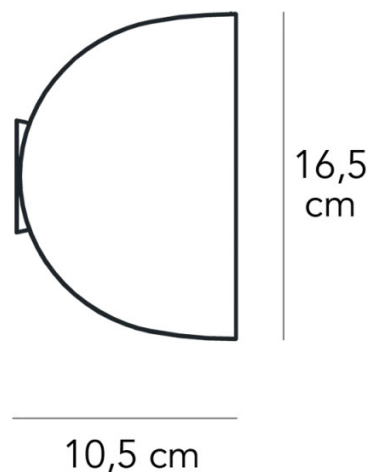

The IO's slim profile and adjustable functionality create an almost satellite-like effect, as if it is suspended near the wall without touching it. This positioning produces an intimate wall-washing effect, softly illuminating spaces with gentle, ambient light. The lamp's exterior diffuser offers an Up/Down adjustment to broaden or narrow the light beam, providing flexible lighting for bedrooms, hallways, or living areas where subtle yet functional lighting is needed.

PRODUCT SPECIFICATION

Light Source: 9W, 2700K, 350Lumens

IP Code: 20

Dimming: Dimmable via Triac dimming.

Dimensions: Width: 10.5cm
Length: 16.5cm
Depth: 10.7cm

For all sales and technical enquiries, please contact: