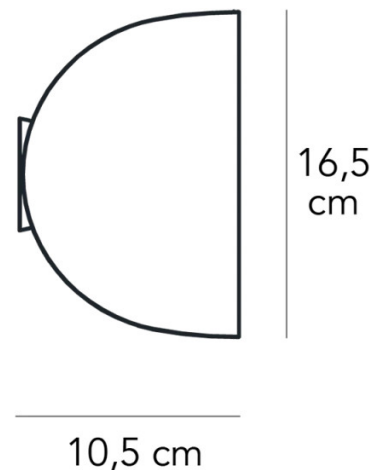

## PRODUCT SPECIFICATION

- Light Source:** 9W, 2700K, 350Lumens
- IP Code:** 20
- Dimming:** Dimmable via Triac dimming.
- Dimensions:** Width: 10.5cm  
Length: 16.5cm  
Depth: 10.7cm

**For all sales and technical enquiries, please contact:**