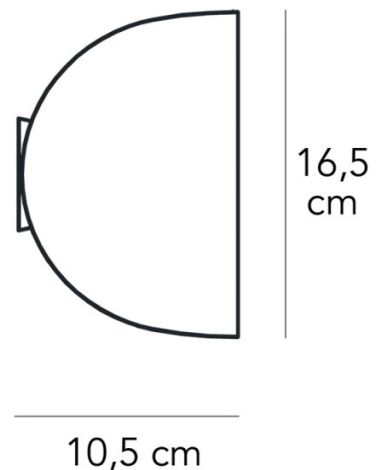

PRODUCT SPECIFICATION

- Light Source:** 9W, 2700K, 350Lumens
- IP Code:** 20
- Dimming:** Dimmable via Triac dimming.
- Dimensions:** Width: 10.5cm
Length: 16.5cm
Depth: 10.7cm

For all sales and technical enquiries, please contact: