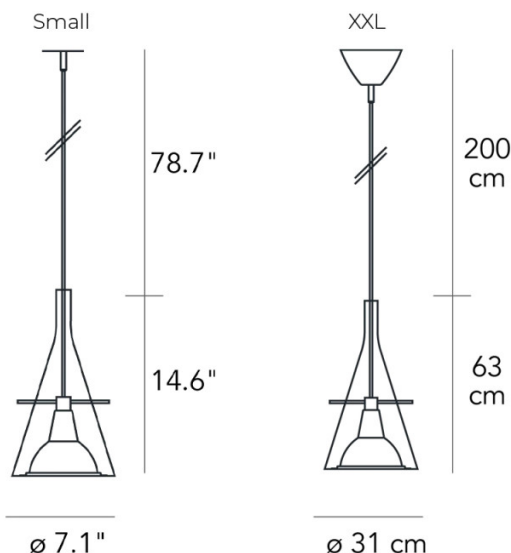

The Fontana Arte Flute Suspension lamp takes the design of the original Flute Suspension and amplifies its presence with a larger scale, making it ideal for grand spaces. Designed by Franco Raggi, this version retains the transparent borosilicate glass cone and polished chromed aluminium reflector, supported by three refined metal rods. The light is directed downward, perfect for illuminating larger dining tables, open plan areas, or commercial spaces.

PRODUCT SPECIFICATION

Light Source: 1 x Max 70W E27 (Excluded)

IP Code: 20

Dimming: Dimmable via mains phase dimming.

Dimensions: Small:
Shade: Ø18cm
Height: 37cm

XXL:
Shade: Ø31cm
Height: 63cm

For all sales and technical enquiries, please contact: