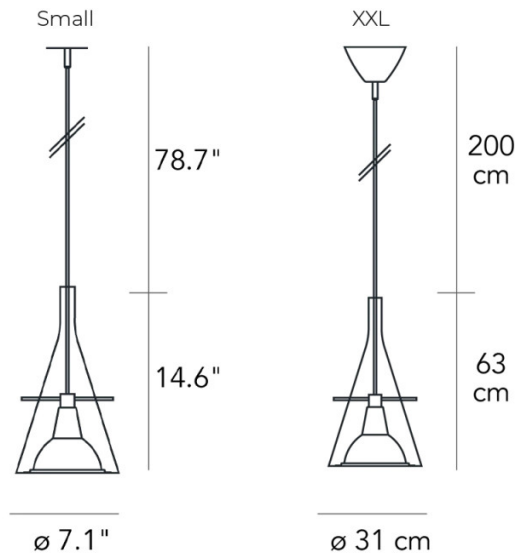

The Fontana Arte Flute Suspension lamp takes the design of the original Flute Suspension and amplifies its presence with a larger scale, making it ideal for grand spaces. Designed by Franco Raggi, this version retains the transparent borosilicate glass cone and polished chromed aluminium reflector, supported by three refined metal rods. The light is directed downward, perfect for illuminating larger dining tables, open plan areas, or commercial spaces.

PRODUCT SPECIFICATION

Light Source: 1 x Max 70W E27 (Excluded)

IP Code: 20

Dimming: Dimmable via mains phase dimming.

Dimensions: Small:
Shade: Ø18cm
Height: 37cm

XXL:
Shade: Ø31cm
Height: 63cm

Cable Length: 200cm