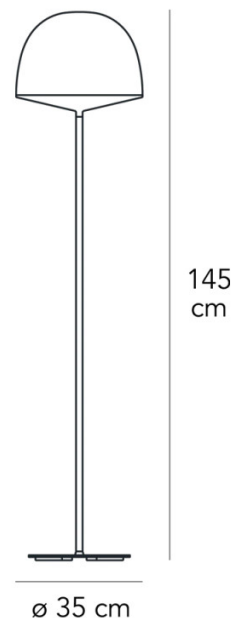

FontanaArte
MILANO 1932

Fontana Arte Cheshire Floor Lamp

LA3535/F

SOURCE: <https://www.davidvillagelighting.co.uk/product/Fontana-Arte-Cheshire-Floor-Lamp/16043>

PRODUCT DESCRIPTION

Designer: GamFratesi

Fontana Arte Cheshire Floor Lamp

Crafted with a sturdy Zamac base for stability and paired with a transparent power cable and plug, this floor lamp is as practical as it is elegant. Whether used as a functional light source or a subtle design statement, the Cheshire Floor Lamp combines minimalist aesthetics with thoughtful craftsmanship, making it a refined addition to any modern home.

PRODUCT SPECIFICATION

Light Source: 3 x Max 23W E27 (Excluded)

IP Code: 20

Dimming: In-line on/off switch included on cable

Dimensions: Height: 145cm
Width: 35cm

For all sales and technical enquiries, please contact: