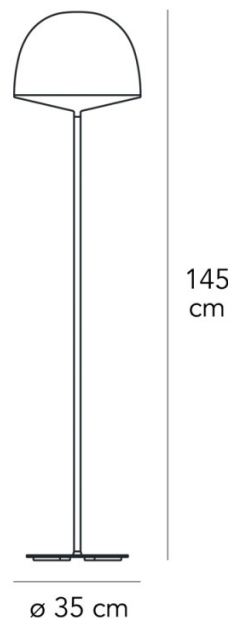

FontanaArte
MILANO 1932

Fontana Arte Cheshire Floor Lamp

LA3535/F

SOURCE: <https://www.davidvillagelighting.co.uk/product/Fontana-Arte-Cheshire-Floor-Lamp/16043>

PRODUCT DESCRIPTION

Designer: GamFratesi

Fontana Arte Cheshire Floor Lamp

Crafted with a sturdy Zamac base for stability and paired with a transparent power cable and plug, this floor lamp is as practical as it is elegant. Whether used as a functional light source or a subtle design statement, the Cheshire Floor Lamp combines minimalist aesthetics with thoughtful craftsmanship, making it a refined addition to any modern home.

PRODUCT SPECIFICATION

Light Source: 3 x Max 23W E27 (Excluded)

IP Code: 20

Dimming: In-line on/off switch included on cable

Dimensions: Height: 145cm
Width: 35cm

For all sales and technical enquiries, please contact: