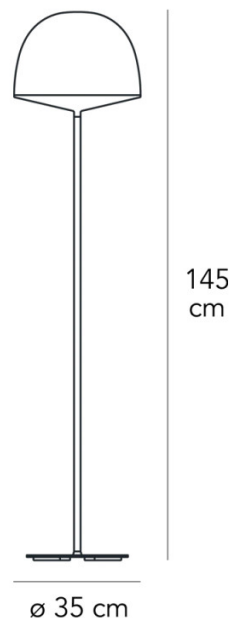

Crafted with a sturdy Zamac base for stability and paired with a transparent power cable and plug, this floor lamp is as practical as it is elegant. Whether used as a functional light source or a subtle design statement, the Cheshire Floor Lamp combines minimalist aesthetics with thoughtful craftsmanship, making it a refined addition to any modern home.

## PRODUCT SPECIFICATION

**Light Source:** 3 x Max 23W E27 (Excluded)

**IP Code:** 20

**Dimming:** In-line on/off switch included on cable

**Dimensions:** Height: 145cm  
Width: 35cm

**For all sales and technical enquiries, please contact:**