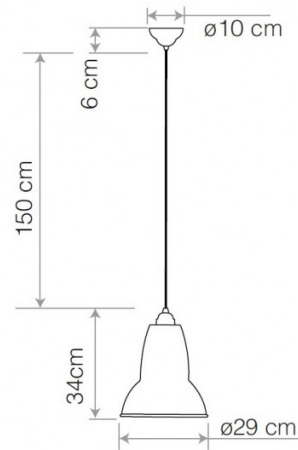

## PRODUCT SPECIFICATION

- Light Source:** 1 x Max 15W E27 (excluded)
- IP Code:** 20
- Dimming:** Dimmable via mains phase dimming.
- Dimensions:** SShade: Ø29cm  
Shade Height: 34cm  
Ceiling Rose: Ø10cm  
Cable Length: 150cm