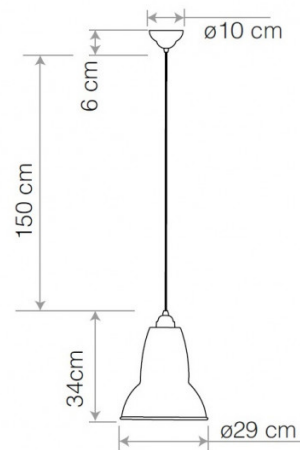

## PRODUCT SPECIFICATION

**Light Source:** 1 x max 15W E27 (excluded)

**IP Code:** 20

**Dimming:** Dimmable via mains phase dimming

**Dimensions:** Ø29cm shade  
34cm shade height  
Ø10cm ceiling rose  
150 cable length