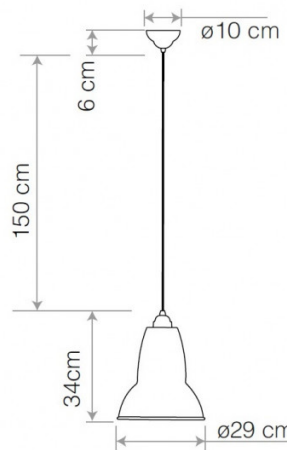

## PRODUCT SPECIFICATION

**Light Source:** 1 x max 15W E27 (excluded)

**IP Code:** 20

**Dimming:** Dimmable via mains phase dimming

**Dimensions:** Ø29cm shade  
34cm shade height  
Ø10cm ceiling rose  
150 cable length