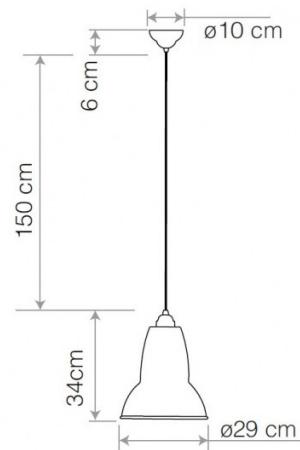

## PRODUCT SPECIFICATION

- Light Source:** 1 x Max 15W E27 (excluded)
- IP Code:** 20
- Dimming:** Dimmable via mains phase dimming.
- Dimensions:** SShade: Ø29cm  
Shade Height: 34cm  
Ceiling Rose: Ø10cm  
Cable Length: 150cm