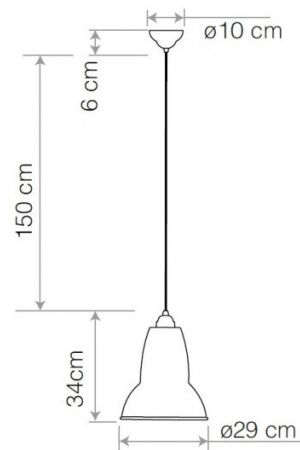

Original 1227 Brass Maxi Pendant Light by Anglepoise

Twice the size of the [Original 1227 Brass pendant light](#), the Original 1227 Brass Maxi pendant makes a big impact in a tasteful way. A part of the [Anglepoise Original 1227 collection](#), the pendant shade takes its shape from the classic Anglepoise [desk lamp](#) design, first distributed in 1935.

PRODUCT SPECIFICATION

Light Source: 1 x max 15W E27 (excluded)

IP Code: 20

Dimming: Dimmable via mains phase dimming

Dimensions: Ø29cm shade
 34cm shade height
 Ø10cm ceiling rose
 150 cable length

For all sales and technical enquiries, please contact: