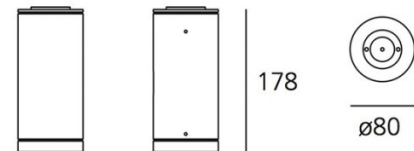

Calumet Ceiling by Artemide  
Architectural

Lighting system with high-performance LED light sources combined with lenses which optimize the light emitting efficiency of the beams and determine their spread. Available in two sizes: ø 8 cm ø 13 cm.

PRODUCT SPECIFICATION

**Light Source:** Calumet 8 - 4W, 3000K, 189 lumens - Beam 25°  
Calumet 13 - 7.5W, 3000K, 321 lumens - Beam 38°

**IP Code:** 65

**Dimensions:** Calumet 8 - Ø 8 cm, 17.8 cm H  
Calumet 13 - Ø 13 cm, 22.8 cm H