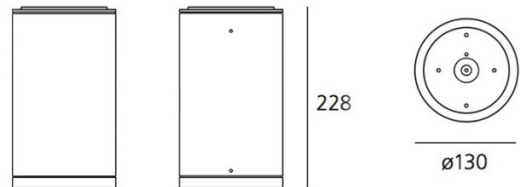

### Calumet Ceiling by Artemide Architectural

Lighting system with high-performance LED light sources combined with lenses which optimize the light emitting efficiency of the beams and determine their spread. Available in two sizes: ø 8 cm ø 13 cm.

## PRODUCT SPECIFICATION

**Light Source:** Calumet 8 - 4W, 3000K, 189 lumens - Beam 25°  
Calumet 13 - 7.5W, 3000K, 321 lumens - Beam 38°

**IP Code:** 65

**Dimensions:** Calumet 8 - Ø 8 cm, 17.8 cm H  
Calumet 13 - Ø 13 cm, 22.8 cm H