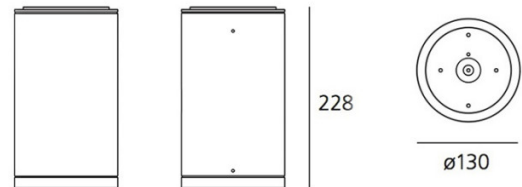

Calumet Ceiling by Artemide Architectural

Lighting system with high-performance LED light sources combined with lenses which optimize the light emitting efficiency of the beams and determine their spread. Available in two sizes: ø 8 cm ø 13 cm.

PRODUCT SPECIFICATION

Light Source: Calumet 8 - 4W, 3000K, 189 lumens - Beam 25°
Calumet 13 - 7.5W, 3000K, 321 lumens - Beam 38°

IP Code: 65

Dimensions: Calumet 8 - Ø 8 cm, 17.8 cm H
Calumet 13 - Ø 13 cm, 22.8 cm H