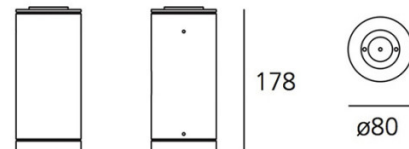

Calumet Ceiling by Artemide Architectural

Lighting system with high-performance LED light sources combined with lenses which optimize the light emitting efficiency of the beams and determine their spread. Available in two sizes: ø 8 cm ø 13 cm.

PRODUCT SPECIFICATION

Light Source: Calumet 8 - 4W, 3000K, 189 lumens - Beam 25°
Calumet 13 - 7.5W, 3000K, 321 lumens - Beam 38°

IP Code: 65

Dimensions: Calumet 8 - Ø 8 cm, 17.8 cm H
Calumet 13 - Ø 13 cm, 22.8 cm H