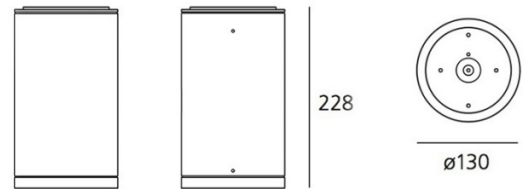

Calumet Ceiling by Artemide  
Architectural

Lighting system with high-performance LED light sources combined with lenses which optimize the light emitting efficiency of the beams and determine their spread. Available in two sizes: ø 8 cm ø 13 cm.

PRODUCT SPECIFICATION

**Light Source:** Calumet 8 - 4W, 3000K, 189 lumens - Beam 25°  
Calumet 13 - 7.5W, 3000K, 321 lumens - Beam 38°

**IP Code:** 65

**Dimensions:** Calumet 8 - Ø 8 cm, 17.8 cm H  
Calumet 13 - Ø 13 cm, 22.8 cm H