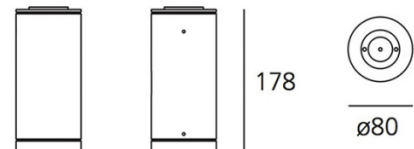

### Calumet Ceiling by Artemide Architectural

Lighting system with high-performance LED light sources combined with lenses which optimize the light emitting efficiency of the beams and determine their spread. Available in two sizes: ø 8 cm ø 13 cm.

## PRODUCT SPECIFICATION

**Light Source:** Calumet 8 - 4W, 3000K, 189 lumens - Beam 25°  
Calumet 13 - 7.5W, 3000K, 321 lumens - Beam 38°

**IP Code:** 65

**Dimensions:** Calumet 8 - Ø 8 cm, 17.8 cm H  
Calumet 13 - Ø 13 cm, 22.8 cm H