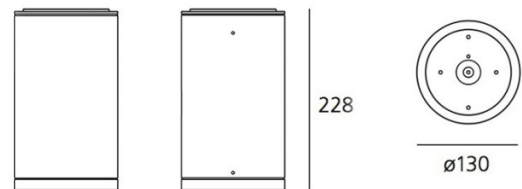

Calumet Ceiling by Artemide Architectural

Lighting system with high-performance LED light sources combined with lenses which optimize the light emitting efficiency of the beams and determine their spread. Available in two sizes: ø 8 cm ø 13 cm.

PRODUCT SPECIFICATION

Light Source: Calumet 8 - 4W, 3000K, 189 lumens - Beam 25°
Calumet 13 - 7.5W, 3000K, 321 lumens - Beam 38°

IP Code: 65

Dimensions: Calumet 8 - Ø 8 cm, 17.8 cm H
Calumet 13 - Ø 13 cm, 22.8 cm H