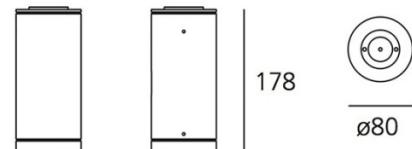

Calumet Ceiling by Artemide Architectural

Lighting system with high-performance LED light sources combined with lenses which optimize the light emitting efficiency of the beams and determine their spread. Available in two sizes: ø 8 cm ø 13 cm.

PRODUCT SPECIFICATION

Light Source: Calumet 8 - 4W, 3000K, 189 lumens - Beam 25°
Calumet 13 - 7.5W, 3000K, 321 lumens - Beam 38°

IP Code: 65

Dimensions: Calumet 8 - Ø 8 cm, 17.8 cm H
Calumet 13 - Ø 13 cm, 22.8 cm H