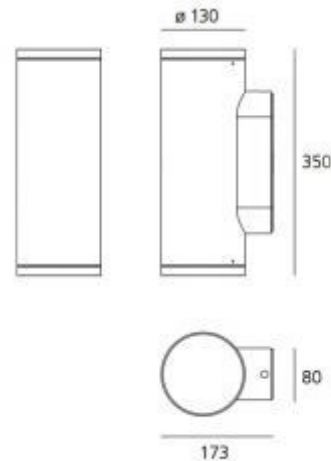

### Calumet Wall by Artemide Architectural

Lighting system with single or double emission, with high-performance LED light sources combined with lenses which optimize the light emitting efficiency of the beams and determine their spread. Available in two sizes:  $\varnothing$  8 cm  $\varnothing$  13 cm.

## PRODUCT SPECIFICATION

- Light Source:**
- Calumet 8 (One emission)** - 4W, 3000K, 184 lumens
  - Calumet 8 (Double emission)** - 7.5W, 3000K, 369 lumens
  - Calumet 13 (One emission)** - 7.5W, 3000K, 653 lumens
  - Calumet 13 (Double emission)** - 15W, 3000K, 1306 lumens
- IP Code:** 65
- Dimensions:**
- Calumet 8** -  $\varnothing$  8 cm, 25 cm H, 12.4cm D
  - Calumet 13** -  $\varnothing$  13 cm, 35cm H, 17.3 cm D