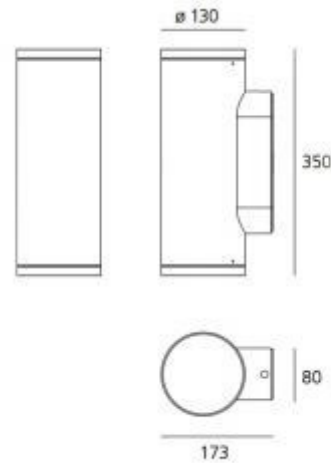

Calumet Wall by Artemide Architectural

Lighting system with single or double emission, with high-performance LED light sources combined with lenses which optimize the light emitting efficiency of the beams and determine their spread. Available in two sizes: \varnothing 8 cm \varnothing 13 cm.

PRODUCT SPECIFICATION

- Light Source:**
- Calumet 8 (One emission)** - 4W, 3000K, 184 lumens
 - Calumet 8 (Double emission)** - 7.5W, 3000K, 369 lumens
 - Calumet 13 (One emission)** - 7.5W, 3000K, 653 lumens
 - Calumet 13 (Double emission)** - 15W, 3000K, 1306 lumens
- IP Code:** 65
- Dimensions:**
- Calumet 8** - \varnothing 8 cm, 25 cm H, 12.4cm D
 - Calumet 13** - \varnothing 13 cm, 35cm H, 17.3 cm D