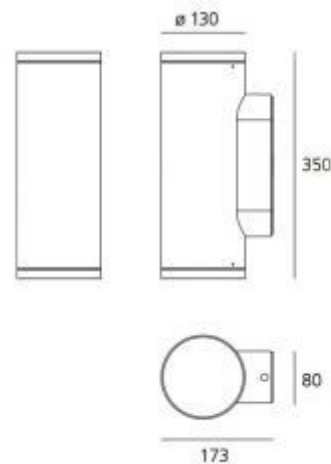

Calumet Wall by Artemide Architectural

Lighting system with single or double emission, with high-performance LED light sources combined with lenses which optimize the light emitting efficiency of the beams and determine their spread. Available in two sizes: \varnothing 8 cm \varnothing 13 cm.

PRODUCT SPECIFICATION

- Light Source:**
- Calumet 8 (One emission)** - 4W, 3000K, 184 lumens
 - Calumet 8 (Double emission)** - 7.5W, 3000K, 369 lumens
 - Calumet 13 (One emission)** - 7.5W, 3000K, 653 lumens
 - Calumet 13 (Double emission)** - 15W, 3000K, 1306 lumens
- IP Code:** 65
- Dimensions:**
- Calumet 8** - \varnothing 8 cm, 25 cm H, 12.4cm D
 - Calumet 13** - \varnothing 13 cm, 35cm H, 17.3 cm D