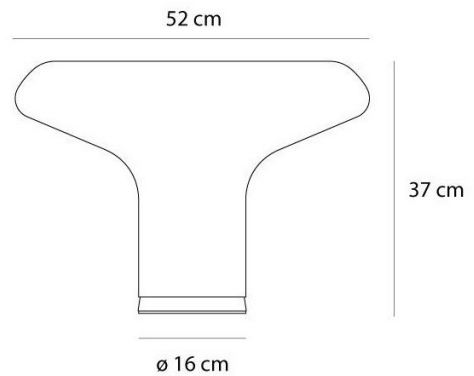

PRODUCT SPECIFICATION

- Light Source:** 1 x max 15W E27 LED DIM (excluded)
- IP Code:** 20
- Dimming:** In line microswitch dimmer included on cable.
- Dimensions:** 37 cm height
52 cm width
Ø 16 cm base