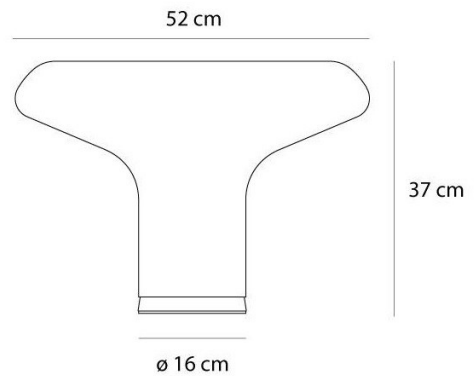

PRODUCT SPECIFICATION

- Light Source:** 1 x max 15W E27 LED DIM (excluded)
- IP Code:** 20
- Dimming:** In line microswitch dimmer included on cable.
- Dimensions:** 37 cm height  
52 cm width  
Ø 16 cm base