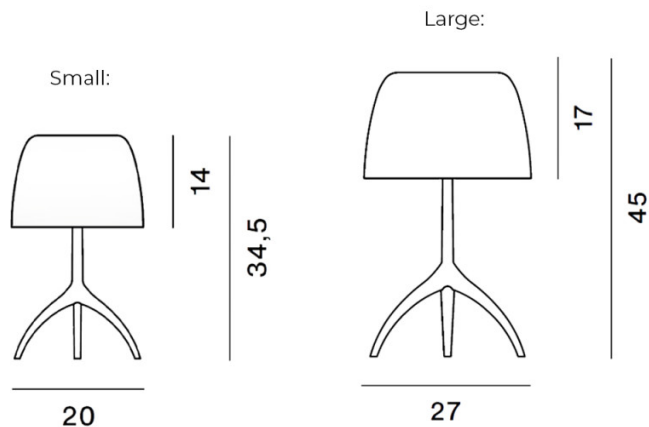

PRODUCT SPECIFICATION

Light Source: **Small:** 1 x Max 6.5W E14 LED (included)
Large: 1 x Max 12W E27 LED (included)

IP Code: 20

Dimming: In-line on/off switch included on cable.
or
In-line dimmer included on cable.

Dimensions: Small:
Ø20cm
Shade Height: 14cm
Full Height: 34.5cm

Large:
Ø27cm
Shade Height: 17cm
Full Height: 45cm

For all sales and technical enquiries, please contact:

+44 (0)114 263 4266

info@davidvillagelighting.co.uk