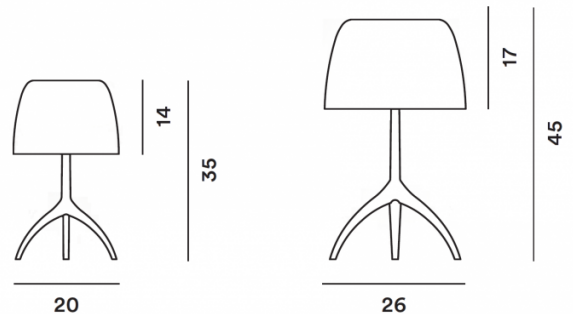

The Lumiere table lamp was designed by Rodolfo Dordoni back in 1990 and remains a bestseller of the Foscarini brand. Still modern and contemporary, the table lamp has a classic and chic silhouette with a domed glass lampshade and a metal tripod base. With sleek and clean lines, this lamp will add a touch of class to the room whilst still fitting into modern interiors. The Lumiere table light comes in 3 finishes, white, warm white, and cherry red, with a choice of base colour, aluminium, black chrome or champagne, so you can have a personalised light for your space. The table light also is available in a small or large size and a non-dimmable or dimmable version.

**PRODUCT SPECIFICATION**

- Light Source:** Small - 1 x Max 6.5W E14 LED  
Large - 1 x Max 12W E27 LED
- IP Code:** 20
- Dimming:** In-line on/off switch included on cable.  
or  
In-line dimmer included on cable.
- Dimensions:** **Small:**  
Ø20cm  
Shade Height: 14cm  
Full Height: 34.5cm  
  
**Large:**  
Ø27cm  
Shade Height: 17cm  
Full Height: 45cm