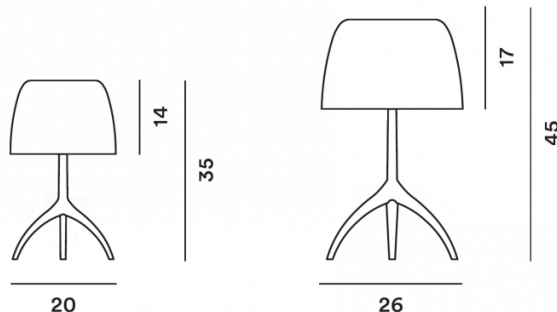

PRODUCT SPECIFICATION

Light Source: Small - 1 x Max 6.5W E14 LED
Large - 1 x Max 12W E27 LED

IP Code: 20

Dimming: In-line on/off switch included on cable.
or
In-line dimmer included on cable.

Dimensions: Small:
Ø20cm
Shade Height: 14cm
Full Height: 34.5cm

Large:
Ø27cm
Shade Height: 17cm
Full Height: 45cm

For all sales and technical enquiries, please contact:

+44 (0)114 263 4266

info@davidvillagelighting.co.uk

www.davidvillagelighting.co.uk