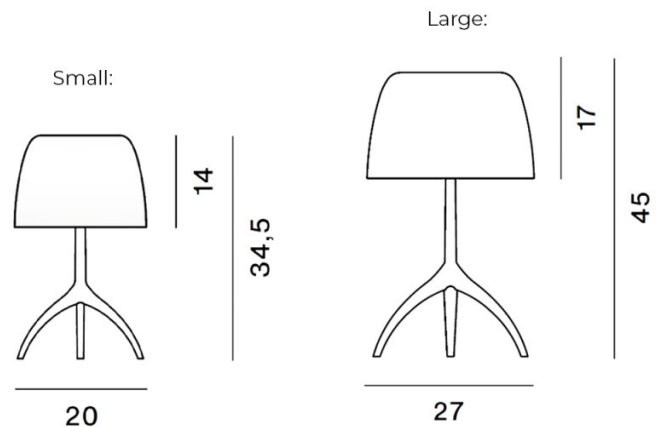

PRODUCT SPECIFICATION

Light Source: **Small:** 1 x Max 6.5W E14 LED (included)
Large: 1 x Max 12W E27 LED (included)

IP Code: 20

Dimming: In-line on/off switch included on cable.
or
In-line dimmer included on cable.

Dimensions: Small:
Ø20cm
Shade Height: 14cm
Full Height: 34.5cm

Large:
Ø27cm
Shade Height: 17cm
Full Height: 45cm

For all sales and technical enquiries, please contact:

+44 (0)114 263 4266

info@davidvillagelighting.co.uk