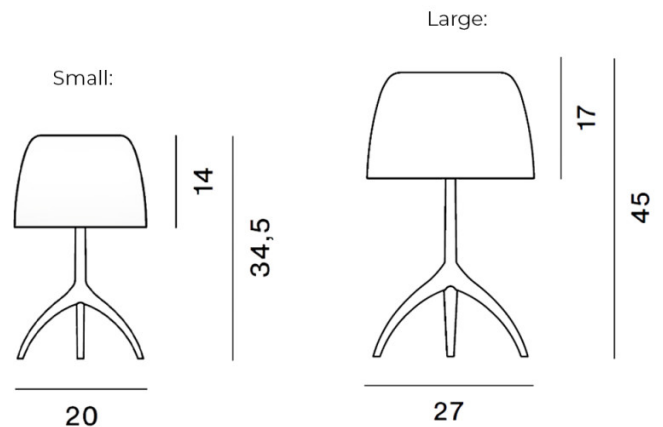

**PRODUCT SPECIFICATION**

**Light Source:** **Small:** 1 x Max 6.5W E14 LED (included)  
**Large:** 1 x Max 12W E27 LED (included)

**IP Code:** 20

**Dimming:** In-line on/off switch included on cable.  
or  
In-line dimmer included on cable.

**Dimensions: Small:**  
Ø20cm  
Shade Height: 14cm  
Full Height: 34.5cm

**Large:**  
Ø27cm  
Shade Height: 17cm  
Full Height: 45cm

**For all sales and technical enquiries, please contact:**

+44 (0)114 263 4266