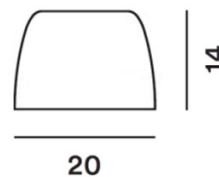

The Foscarini Lumiere lampshade is crafted from beautiful hand-blown glass and is available in a small or large size to fit on a small or large version of the Foscarini Lumiere Table Lamp. Available in a range of finishes, each colour is unique and eye-catching, with the shade warming up and changing hue as the light is turned on.

PRODUCT SPECIFICATION

IP Code: 20

Dimensions: **Small:**
Ø20cm
Height: 14cm

Large:
Ø26cm
Height: 17cm

Small:

Large:

For all sales and technical enquiries, please contact:

+44 (0)114 263 4266