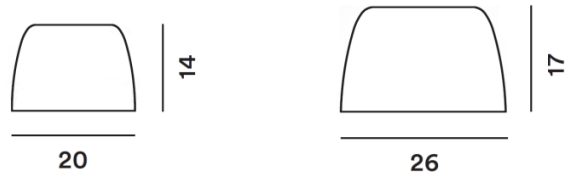

The lampshade is made from beautiful hand-blown glass and is available in a small or large size to fit on a small or large version of the Foscarini Lumiere table lamp. Each colour is unique and eye-catching, with the shade warming up and changing hue as the light is turned on.

**PRODUCT SPECIFICATION**

IP Code: 20

Dimensions: Small - Ø20cm, H 14cm  
Large - Ø26cm, H 17cm

For all sales and technical enquiries, please contact:

+44 (0)114 263 4266

[info@davidvillagelighting.co.uk](mailto:info@davidvillagelighting.co.uk)