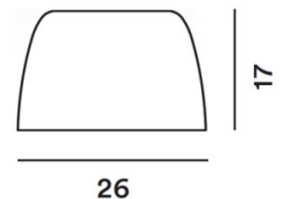

PRODUCT SPECIFICATION

IP Code: 20

Dimensions: **Small:**
Ø20cm
Height: 14cm

Large:
Ø26cm
Height: 17cm

Small:

Large:

For all sales and technical enquiries, please contact:

+44 (0)114 263 4266