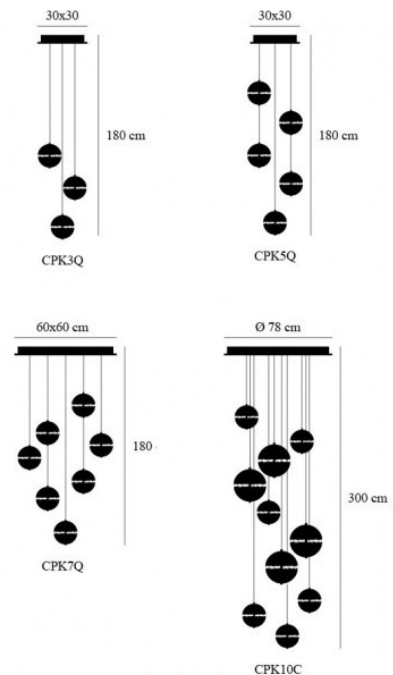

Ph. credits: Nava Rapacchietta

PRODUCT SPECIFICATION

- Light Source:** Lamps G4, Wattage dependant on chandelier size.
- IP Code:** 20
- Dimensions:**
 - CPK3Q:** 3 x Ø14cm
 - CPK5Q:** 5 x Ø14cm
 - CPK7Q:** 7 x Ø14cm
 - CPK10C:** 4 x Ø20cm with 6 x Ø14cm