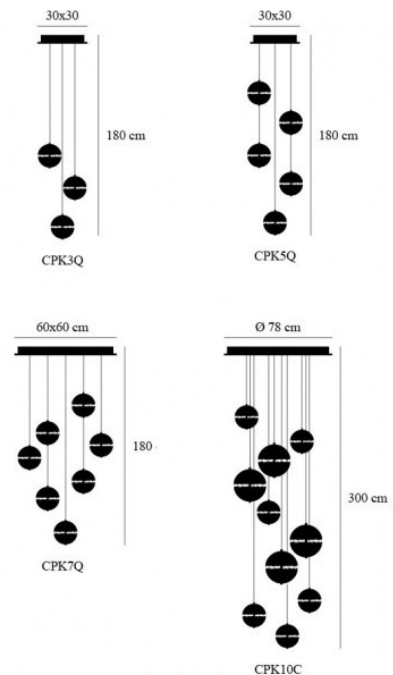

Ph. credits: Nava Rapacchietta

PRODUCT SPECIFICATION

- Light Source:** Lamps G4, Wattage dependant on chandelier size.
- IP Code:** 20
- Dimensions:** **CPK3Q:** 3 x Ø14cm
CPK5Q: 5 x Ø14cm
CPK7Q: 7 x Ø14cm
CPK10C: 4 x Ø20cm with 6 x Ø14cm