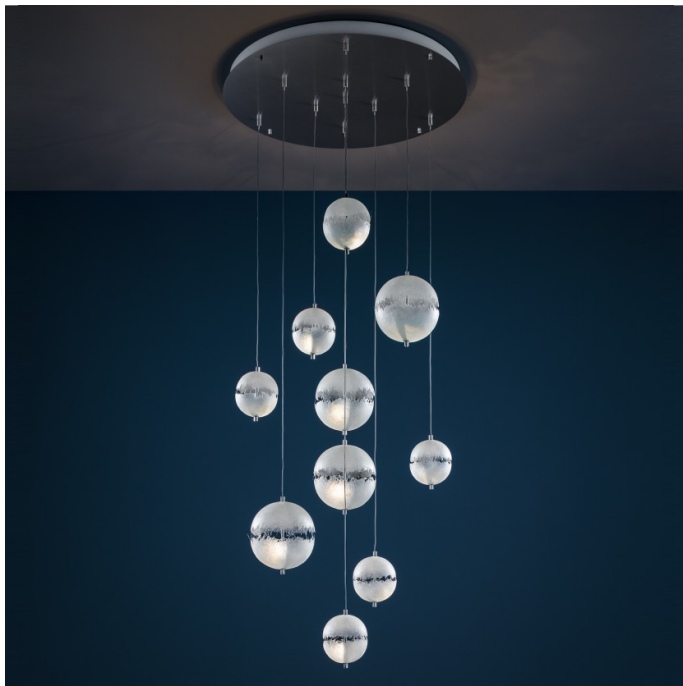

Catellani & Smith PostKrisi Chandelier

LA3477

SOURCE: <https://www.davidvillagelighting.co.uk/product/Catellani-Smith-PostKrisi-Chandelier/15974>

PRODUCT DESCRIPTION

Designer: Enzo Catellani

Catellani & Smith PostKrisi Chandelier

The Postkrisi chandelier is a stunning and elegant cascading lighting fixture that will bring a delicate yet impressive touch to your home. The fiberglass shades gently diffuse the light into your space whilst highlighting the intricate detailing within the unique material. The gap between the two hemispheres features frayed delicate edges that play with the light as it passes through. The frayed detailing creates patterns of light and shadow within your room. The gap between the shades also allows direct and indirect light to be produced which creates a mix of both ambient and functional lighting.

Place this Catellani & Smith Chandelier in your hallway, staircase, or entryway as it creates a grand first impression of your home. With an option of a 3, 5, and 7-shade chandelier, you can create an ideal configuration for your space.