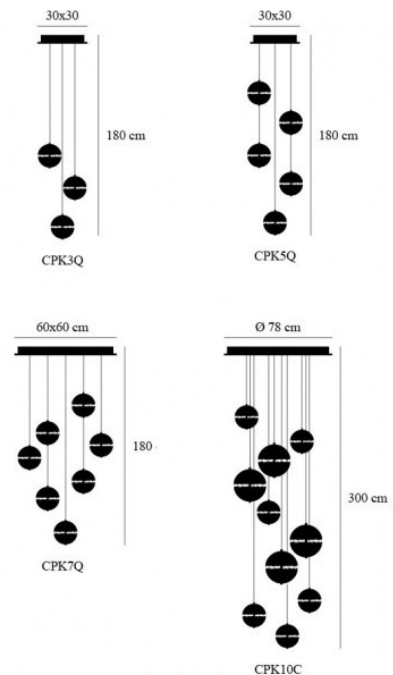

Catellani & Smith PostKrisi Chandelier

LA3477

SOURCE: <https://www.davidvillagelighting.co.uk/product/Catellani-Smith-PostKrisi-Chandelier/15974>

PRODUCT DESCRIPTION

Designer: Enzo Catellani

Catellani & Smith PostKrisi Chandelier

The Postkrisi chandelier is a stunning and elegant cascading lighting fixture that will bring a delicate yet impressive touch to your home. The fiberglass shades gently diffuse the light into your space whilst highlighting the intricate detailing within the unique material. The gap between the two hemispheres features frayed delicate edges that play with the light as it passes through. The frayed detailing creates patterns of light and shadow within your room. The gap between the shades also allows direct and indirect light to be produced which creates a mix of both ambient and functional lighting.

Place this Catellani & Smith Chandelier in your hallway, staircase, or entryway as it creates a grand first impression of your home. With an option of a 3, 5, and 7-shade chandelier, you can create an ideal configuration for your space.

Ph. credits: Nava Rapacchietta

PRODUCT SPECIFICATION

1. **Light Source:** Lamps G4, Wattage dependant on chandelier size.
2. **IP Code:** 20
3. **Dimensions:** **CPK3Q:** 3 x Ø14cm
   CPK5Q: 5 x Ø14cm
   CPK7Q: 7 x Ø14cm
   CPK10C: 4 x Ø20cm with 6 x Ø14cm