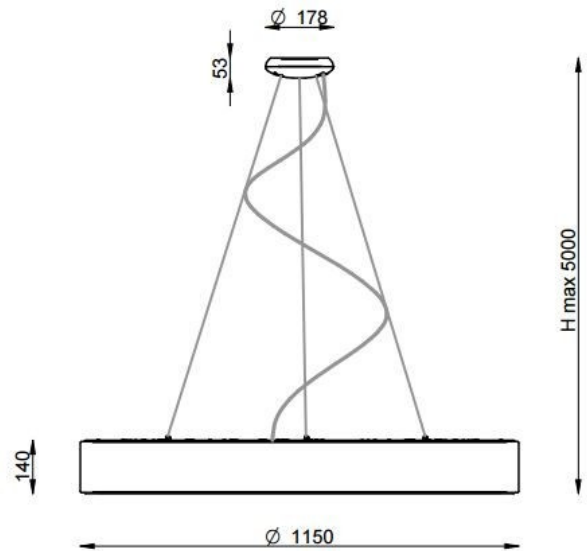

## PRODUCT SPECIFICATION

- Dimming:** Dali dimmable
- Dimensions:** 115 cm Diameter  
14 cm Depth  
500 cm Max drop

**For all sales and technical enquiries, please contact:**

+44 (0)114 263 4266

info@davidvillagelighting.co.uk